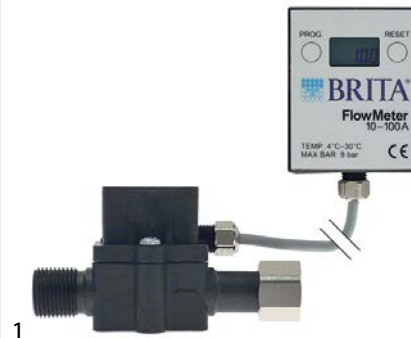

spare parts for 530826	
	GEV No. 560479 Ref. No. — adjusting screw conical thread M5 L 25mm
	GEV No. 560480 Ref. No. — threaded plate thread M5 L 11mm W 8mm H 4mm
accessories for 530826	
	GEV No. 520136 Ref. No. — ion-exchange resin type Dowex HCR-S/S 25l 20.5kg
	GEV No. 530179 Ref. No. — filter connection 1/2" ø 59mm L 58mm
	GEV No. 530183 Ref. No. — pre-filter connection 1/2" ø 180mm L 180.5mm
	GEV No. 530186 Ref. No. — filter ø 58mm L 125mm
	GEV No. 530187 Ref. No. — mounting wrench
	GEV No. 530238 Ref. No. — regenerant salt type BROXETTEN content 25kg format tablets
	GEV No. 530240 Ref. No. — ion-exchange resin PURE type PC002 25l 20.5kg
	GEV No. 530273 Ref. No. — ion-exchange resin type Dowex HCR-S/S 6l 5kg
	GEV No. 530274 Ref. No. — ion-exchange resin type Dowex HCR-S/S 9l 7.5kg
	GEV No. 530417 Ref. No. — connection thread 3/8" total length 43.5mm hose ø 10mm brass
	GEV No. 530418 Ref. No. — connection short thread 3/4" total length 54mm hose ø 10mm brass
	GEV No. 530419 Ref. No. — connection long thread 3/4" total length 65mm hose ø 10mm brass
	GEV No. 530628 Ref. No. — water shock arrestor connection 3/4" - 3/4" operating p. up to 10bar water hammer max. 50bar t.max. 90°C damping range 3-50bar brass

water filters

BRITA

accessories

GEV No.	530055	Ref. No.	26039155
description	flow meter with digital display connection 3/8" IT - 3/8" ET total length 81mm flow rate 10-100l/h operation p max 8bar water temperature 4-30°C ambient temperature max. 0-60°C cable length 1500mm display 6 digits