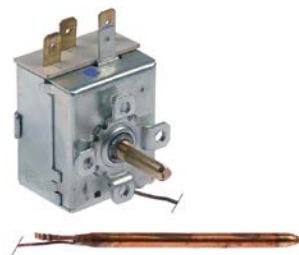

IMIT / TEMPOMATIC / ARTHERMO

control thermostats

GEV No.	375280	Ref. No.	20314 (alternative)
description	thermostat t.max. 86°C temperature range 0-86°C 1-pole 1CO 16A probe ø 6.5mm probe L 98mm capillary pipe 920mm capillary pipe isolatedmm gland nut shaft ø 6x4.6mm shaft L 20mm shaft position +135° rotation 270° probe material copper