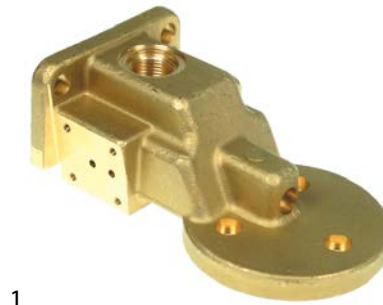

components

1

GEV No.	527564	Ref. No.	5283005
description	brewing unit suitable for BEZZERA		
For models:	ELLISSE, ELLISSE-EBBIS