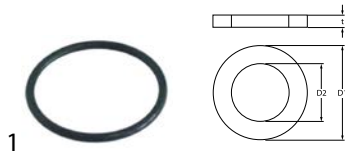

solenoid valves

solenoid valves (water)

ELBI

straight

GEV No.	373018	Ref. No.	E30001000
description	solenoid valve single straight 230VAC inlet 3/4" outlet 14mm DN10 ELBI		
spare parts for	373018		
	GEV No.	370467	Ref. No.
			—
	solenoid valve filter suitable for ELBI		

gaskets

O-rings

EPDM

GEV No.	517045	Ref. No.	E13018
description	O-ring EPDM thickness 1.78mm ID ø 21.95mm Qty 1 pcs		

fastening material

screws

knurled screws

GEV No.	517039	Ref. No.	E11101/I
description	Thumb screw thread M8x1.25 thread L 8mm ø 30mm H 3mm SS mounting pos. lower		