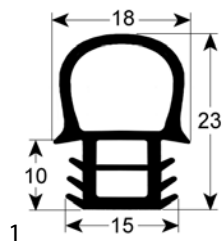

gaskets

gaskets for heated units

door seals

GEV No.	901602	Ref. No.	EH0122
description	door seal profile 2055 W 580mm L 1495mm external size suitable for BOURGEAT