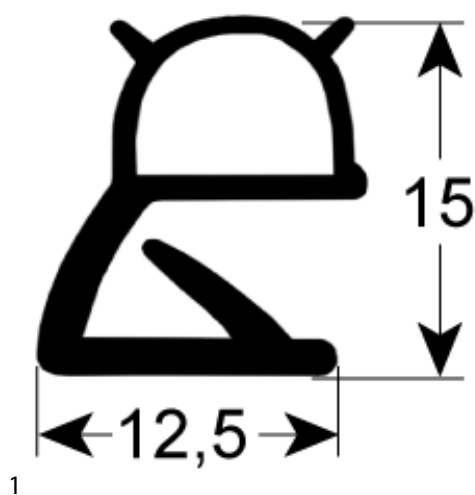

gaskets

gaskets for heated units

door seals

GEV No.	901602	Ref. No.	EH0122
description	door seal profile 2055 W 580mm L 1495mm external size suitable for BOURGEAT		

special gaskets

miscellaneous

GEV No.	901579	Ref. No.	76954016
description	door seal suitable for BOURGEAT for technical chamber door L 1335mm with metal reinforcement