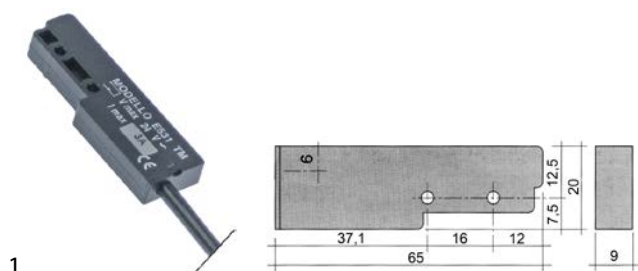

GEV No.	347876	Ref. No.	927056 DEM203
description	magnetic switch L 65mm W 20mm 1NC 24V 4A P max. 100W connection cable cable length 1940mm		
For models:	109, 114, ALFA-109, ALFA-112, ALFA-114, ALFA-215, ALFA-220, LN120L, LN120P, LN180L, LN180P, LN70