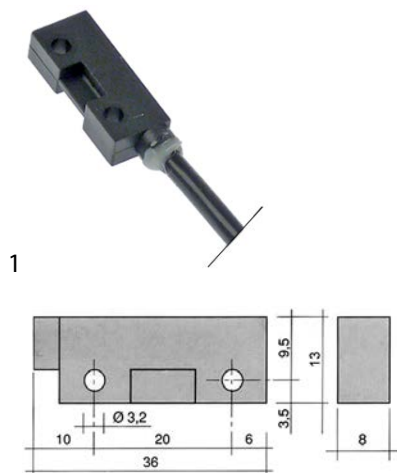

## magnetic switches

36x13mm

<b>GEV No.</b>	345118 <sup>1</sup>	<b>Ref. No.</b>	211002 211002AG 80871 REB211002 REB211002AG
<b>description</b>	magnetic switch L 36mm W 13mm 1NO 250V 1A P max. 50W connection cable cable length 980mm		
<b>For models:</b>	35, 40, 403-EUROWASH, 42, 43, 45, 46, 50, 50S, 53, 54, 71, 72, 723, 72-CRP, 74, 74-CRP, 913522, 913524, 913525, 913530, 913531, 913532, 913601, 913647, 913674, 913692, 913693, 913694, 913695, 913755, 913767, 913856, 913857, 913858, 913860, 913861, 913862, 913863, 913873, 913929, 913944, 913946, 913947, 913987, 913988, 914169, 914171, 914237, 914239...(Other models you can see in the webshop)		
<b>accessories for</b>	345118		
	<b>GEV No.</b>	345399	<b>Ref. No.</b> 927088 CWM7
magnet $\varnothing$ 3.3mm L 40mm H 8mm W 13mm hole distance 30mm M3			