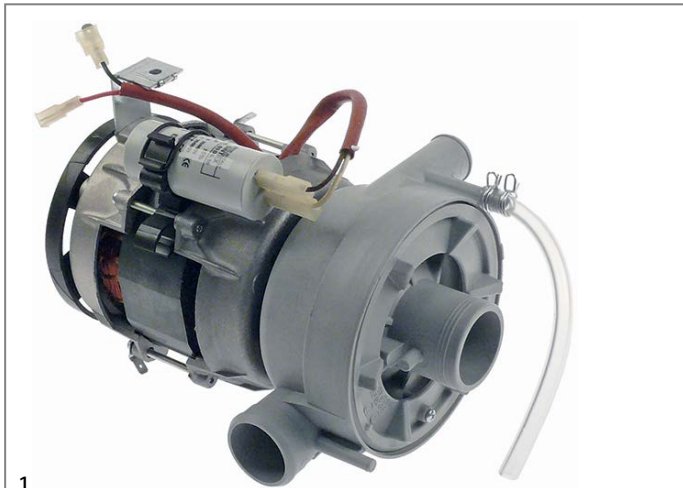

1	GEV No.	501485	Ref. No.	130977
description	pump inlet ø 42mm outlet ø 37mm type LA500 230V 50Hz 1 phase 0.47kW L 220mm rotation direction right capacitor 10µF auxiliary pressure connection 8mm LGB			
For models:	915190, 915191, 915192, 915211, 915996, 915997, 916032, 916033, 916036, 916037, 916038, 916039, 916042, 916043, 916044, 916061, 916063, 916064, 916065, 916083, 916084, 916089, 916090, 916091, 916092, 916093, 916168, 916169, 916170, 916171, 916191, 916192, 916193, 916194, 916195, 916270, 916271, 916272, 916273, 916274, 916275, 916336, 916337, 916338, 916376, 916377, 916378, 916379, 916380, 916381...(Other models you can see in the webshop)			
spare parts for	501485			
	GEV No.	365015	Ref. No.	206002 REB206002
	operating capacitor capacity 10µF 400V tolerance 5%Hz ambient temperature max. -25 to +85°C ø 35.5mm L 59mm M8 plastic connection male faston 6.3mm protection			
	GEV No.	510702	Ref. No.	—
	mechanical shaft seal height counter ring 5.5mm ID ø 12mm			
	GEV No.	521024	Ref. No.	124057 73053
	impellor ø 88mm H 30mm rotation direction right thread M7L shaft ø 12mm blades 6			
	GEV No.	698767	Ref. No.	335015
	fan blade ø 110mm H 18mm shaft intake ø 12mm plastic blades 6			
	GEV No.	698768	Ref. No.	480148 73051
	pump cover LGB inlet ø 42mm pump type LA50 AP ø 115mm ID ø 36mm			
	GEV No.	698769	Ref. No.	116032
	pump casing ø 125mm outlet ø 24/37mm			
	GEV No.	698810	Ref. No.	456078
	O-ring EPDM thickness 3.56mm ID ø 112mm Qty 1 pcs			
	GEV No.	698827	Ref. No.	429074
	threaded ring LGB pump type LA50 ø 120mm ID ø 70mm