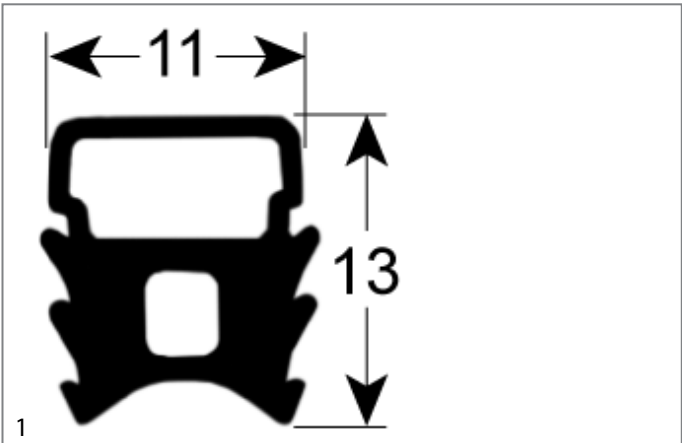

GEV No.	518088	Ref. No.	437088 437097
description	door seal L 1370mm		
For models:	914629, 914630, 914631, 914925, 915294, Gold56, GOLD-56, GS-55, GS-55-CRP, GS-55-CRP-SP, GS-57, TOPTECH-500-CRP, Toptech-500-CRP-s.p.