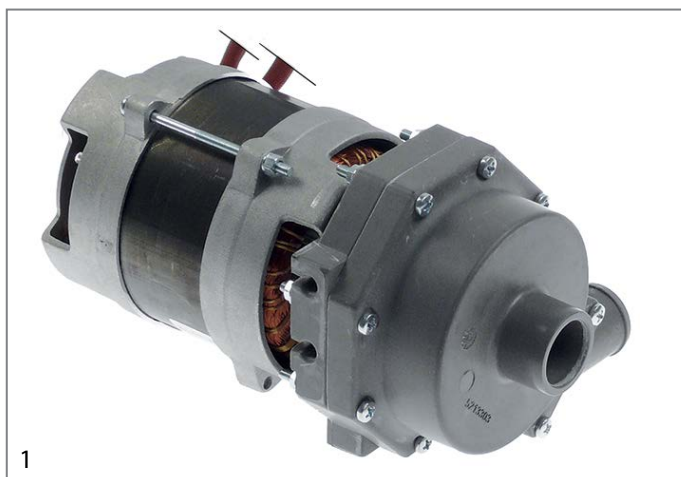

1

<b>GEV No.</b>	499279	<b>Ref. No.</b>	927137 DPE116
<b>description</b>	pump inlet ø 28mm outlet ø 26mm type B246.2520 230/400V 50Hz 3 phase 0.18kW 0.25HP L 265mm rotation direction right FIR		
<b>For models:</b>	12, 14, 15, 20, 27, 9, ALFA-109, ALFA-112, ALFA-114, ALFA14DR-15, ALFA14DR-20, ALFA14DR-27, ALFA-215, ALFA-220, LN120L, LN120P, LN180L, LN180P, LN70, SERIE-LN		
<b>spare parts for</b>	499279		
	<b>GEV No.</b>	510510	<b>Ref. No.</b> —
	pump cover pump type 2212/2228/2229/2211		
	<b>GEV No.</b>	510532	<b>Ref. No.</b> 80813
	impellor ø 72mm H 22mm shaft ø 11mm shaft length 32mm blades 3		
	<b>GEV No.</b>	510695	<b>Ref. No.</b> 927190 RAT123
	mechanical shaft seal height counter ring 5.5mm ID ø 11mm		
	<b>GEV No.</b>	521703	<b>Ref. No.</b> 456038 456063
	pump cover gasket EPDM thickness 2.5mm ID ø 75mm Qty 1 pcs		