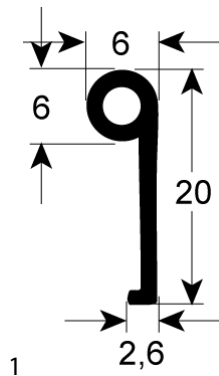

special gaskets

door seals for dishwashers

GEV No.	518123	Ref. No.	41247
description	door seal L 1050mm W 6mm H 20mm Qty 1		
For models:	GOLD-101, GOLD-105, GOLD-201, GOLD-301, GOLD-LP-101, GOLD-LP-105, GOLD-LP-201, KLP101, KLP10123, KLP101DDDDT, KLP105, KLP201, KLP201DDDDT, KLP30140, KLP301DDDDT, LP101, LP10123, LP101DDDDTEB, LP105, LP105DDDDT, LP201, LP301, LP30140, LP301DDDDT, NEOTECH-901, NEOTECH-902, NT901, NT902, PLP101, PLP10123, PLP101DDDDT, PLP105, PLP10523, PLP201, PLP20123, PLP20123DT, PLP201DD, PLP301, PLP30123, TOPTECH-921, TOPTECH-922, TOPTECH-923, TOPTECH-924, TT921, TT922, TT923, TT924