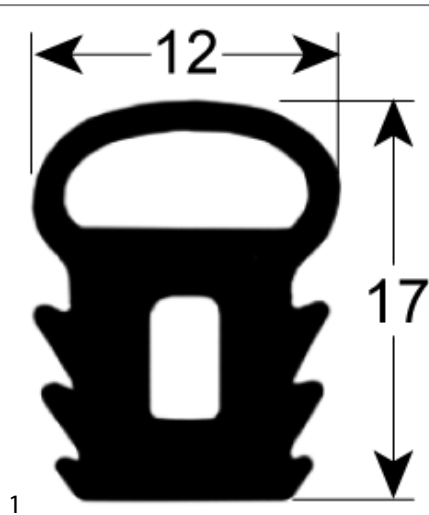

GEV No.	518252	Ref. No.	437071
description	door seal L 1165mm dishwasher		
For models:	43, 914237, 914610, 914611, 914996, GL42, Gold43, GOLD-43, Toptech-400, Toptech-400-Integra