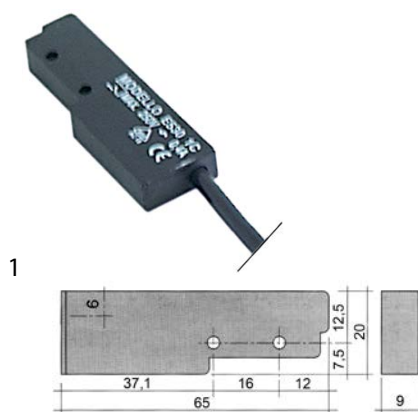

GEV No.	345116	Ref. No.	927017 DEM201
description	magnetic switch L 65mm W 20mm 1NO 250V 0.4A P max. 100W connection cable cable length 3000mm		
For models:	109, 114, 12, 14, 15, 20, 27, 9, ALFA-109, ALFA-112, ALFA-114, ALFA-14DR-15, ALFA14DR-20, ALFA14DR-27, ALFA-215, ALFA-220, GOLD-101, GOLD-105, GOLD-201, GOLD-301, GOLD-80, GOLD-82, GOLD-84, GOLD-LP-101, GOLD-LP-105, GOLD-LP-201, LN120L, LN120P, LN180L, LN180P, LN70, LP101, LP105, LP201, LP301, PLT-130, PLT-150, PLT-220, PLT-250, SERIE-LN		
accessories for	345116		
	GEV No.	345399	Ref. No. 927088 CWM7
magnet $\varnothing$ 3.3mm L 40mm H 8mm W 13mm hole distance 30mm M3			

$\varnothing$ 6mm