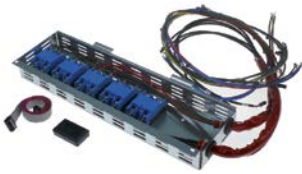

miscellaneous

1

GEV No.	402316	Ref. No.	410626 411850
description	solid state relay unit for Twin Star 2 2/3 groups		
For models:	TwinStar2