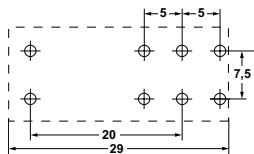

GEV No.	380348	Ref. No.	411627
description	print relay 12VDC 1CO at 250V 16A connection pins raster size 5mm Italiana Relè manuf. no. E61-12DC 95.65/95.75		
accessories for	380348		
	GEV No.	380340	Ref. No. —
	relay socket dimensions 62x36x15mm 250V voltage AC 10A Italiana Relè manuf. no. ZMEM/5		

	GEV No.	402310	Ref. No.	415088
description	PCB blue LED 2 groups			

	GEV No.	402311	Ref. No.	415089
description	PCB blue LED 3 groups