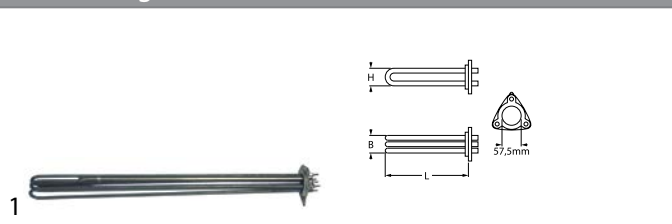

### immersion heating elements

3 hole flange ø57.5mm

<b>GEV No.</b>	416126	<b>Ref. No.</b>	293200360
<b>description</b>	heating element 10500W 230V mounting ø 57.5mm heating circuits 3 L 590mm W 30mm H 40mm number of thermostat sleeves 1 thermostat sleeves ø 7mm length thermostat sleeves 480mm thermostat sleeve upper tube ø 8.5mm hole distance 73mm hole ø 10mm connection M4 3 hole flange immersion heater		
<b>spare parts for</b>	416126		
	<b>GEV No.</b>	510409	<b>Ref. No.</b> —
	O-ring EPDM thickness 5.34mm ID ø 56.52mm Qty 1 pcs		

<b>GEV No.</b>	416125	<b>Ref. No.</b>	293200760
<b>description</b>	heating element 7500W 230V mounting ø 57.5mm heating circuits 3 L 398mm W 36mm H 41mm number of thermostat sleeves 1 thermostat sleeves ø 7mm length thermostat sleeves 212mm thermostat sleeve not clinging tube ø 8.5mm hole distance 72mm hole ø 8mm connection M4 3 hole flange immersion heater		