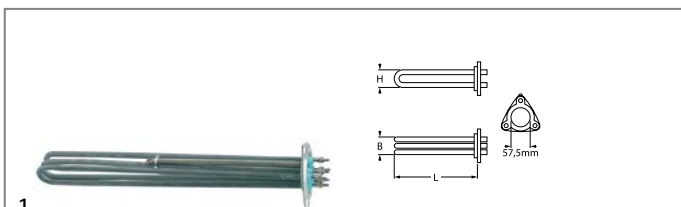

### immersion heating elements

3 hole flange ø57.5mm

<b>GEV No.</b>	416126	<b>Ref. No.</b>	293200360
<b>description</b>	heating element 10500W 230V mounting ø 57.5mm heating circuits 3 L 590mm W 30mm H 40mm number of thermostat sleeves 1 thermostat sleeves ø 7mm length thermostat sleeves 480mm thermostat sleeve upper tube ø 8.5mm hole distance 73mm hole ø 10mm connection M4 3 hole flange immersion heater		
<b>spare parts for</b>	416126		
	<b>GEV No.</b>	510409	<b>Ref. No.</b> —
	O-ring EPDM thickness 5.34mm ID ø 56.52mm Qty 1 pcs		