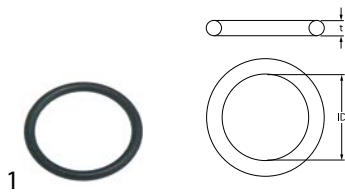

O-rings

GEV No. 510408 **Ref. No.** 00174035

description O-ring EPDM thickness 5.34mm ID ø 47mm Qty 1 pcs