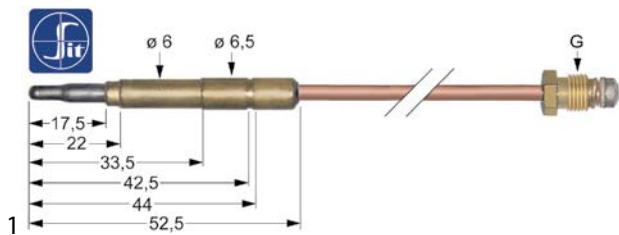

1 F2.8x0.8

GEV No.	104650	Ref. No.	4.033374-0
description	ignition electrode D1 ø 7mm connection male faston 2.8mm BL1 76mm		

thermocouples

plug-in thermocouples

plug-in thermocouples standard

with barrel socket ø6(6.5)mm

thermocouples SIT

1

GEV No.	107601	Ref. No.	32409
description	thermocouple SIT M8x1 L 600mm plug connection ø6.0(6.5)mm		

handles and hand wheels

hand wheels

hand wheels

1

GEV No.	690767	Ref. No.	17612
description	hand wheel ø 200mm D1 ø 20mm groove width 6.3mm		