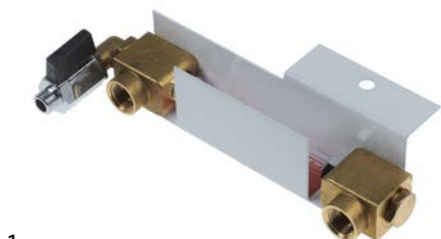

level glasses

level glasses

pressure rings

GEV No.	528682	Ref. No.	30100050
description	press ring D1 ø 15mm D2 ø 11.6mm thickness 3.2mm brass		

level glasses (complete)

GEV No.	529983	Ref. No.	ESC00070
description	water level tube Min/Max complete		
For models:	Markus		
spare parts for	529983		
	GEV No.	Ref. No.	
	526257	35902000	
	water level tube ø 11mm H 140mm without marking ID ø 8mm		

level glass pipes

GEV No.	526257	Ref. No.	35902000
description	water level tube ø 11mm H 140mm without marking ID ø 8mm		
For models:	Markus		

screw connections

GEV No.	526263	Ref. No.	30100040
description	union nut thread 3/8" hole ø 11.6mm H 8mm WS 17		
For models:	Markus		