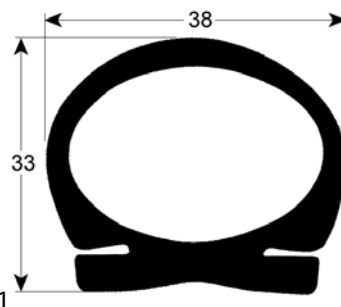

GEV No.	901118	Ref. No.	N/A
description	gasket for walk-in fridges profile 9983 Qty supplied by meter black