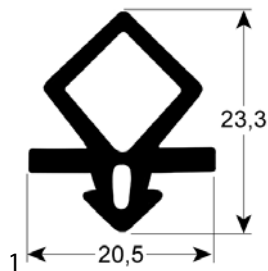

GEV No.	902093	Ref. No.	N/A
description	gasket for walk-in fridges profile 9935 Qty 6m black