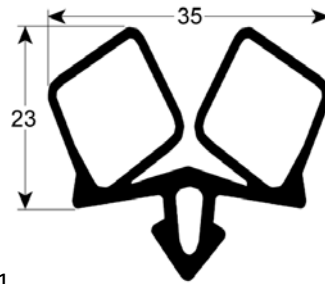

GEV No.	902095	Ref. No.	N/A
description	gasket for walk-in fridges profile 9936 Qty 6m black