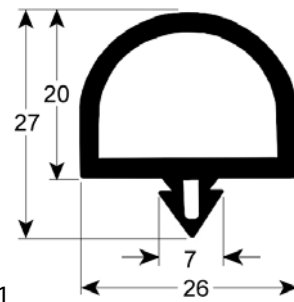

GEV No.	901787	Ref. No.	N/A
description	gasket for walk-in fridges profile 9991 Qty 25m black