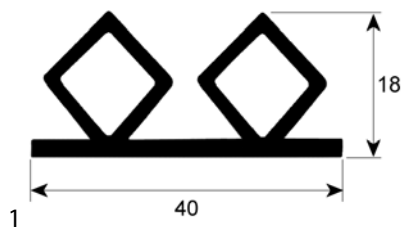

gaskets for walk-in fridges

GEV No.	901519	Ref. No.	N/A
description	gasket for walk-in fridges profile 9904 Qty supplied by meter black