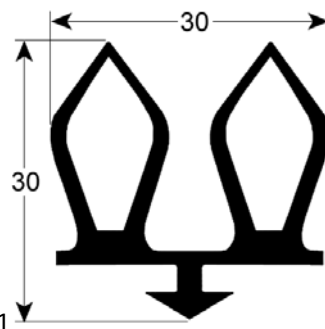

GEV No.	901121	Ref. No.	C12TU211
description	gasket for walk-in fridges profile 9937 Qty 6m black