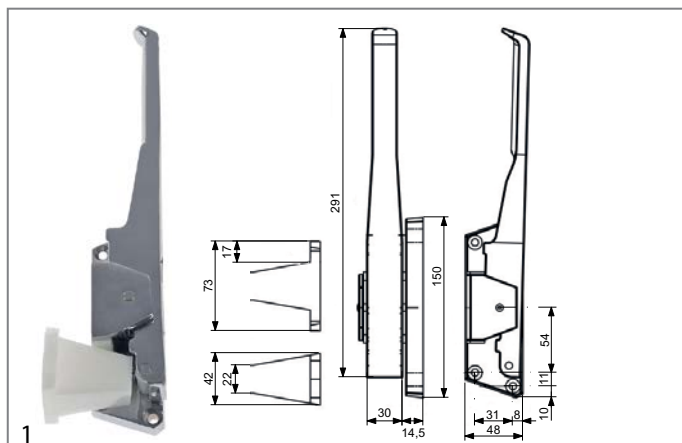

locks

walk-in fridge catches

MTH

GEV No.	694778	Ref. No.	E1510045
description	walk-in fridge catch type 130ZF mounting pos. left door thickness 68-92mm L 150mm external		

GEV No.	694777	Ref. No.	E1510041
description	walk-in fridge catch type 130ZF mounting pos. right door thickness 68-92mm L 150mm external		