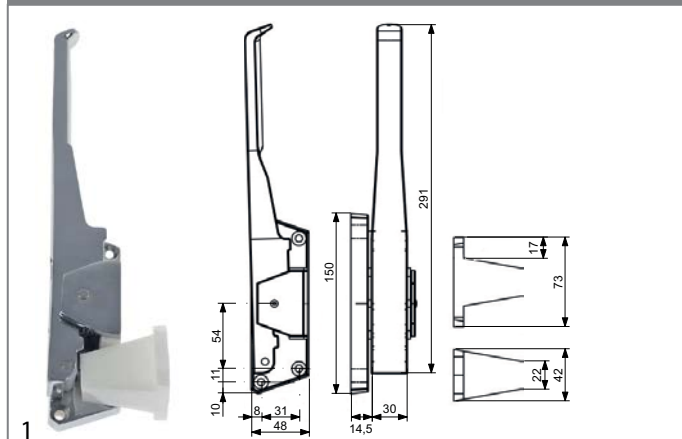

locks

walk-in fridge catches

MTH

GEV No.	694778	Ref. No.	E1510045
description	walk-in fridge catch type 130ZF mounting pos. left door thickness 68-92mm L 150mm external		

GEV No.	694777	Ref. No.	E1510041
description	walk-in fridge catch type 130ZF mounting pos. right door thickness 68-92mm L 150mm external		