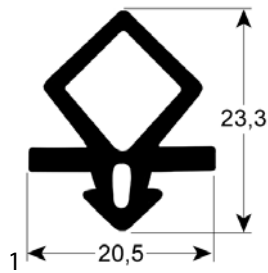

GEV No.	901786	Ref. No.	N/A
description	gasket for walk-in fridges profile 9935 Qty 25m black