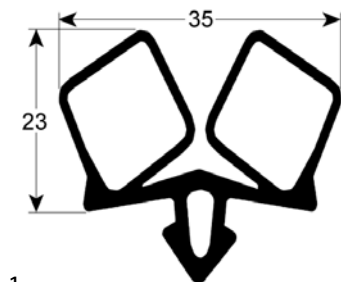

GEV No.	901788	Ref. No.	N/A
description	gasket for walk-in fridges profile 9936 Qty 25m black