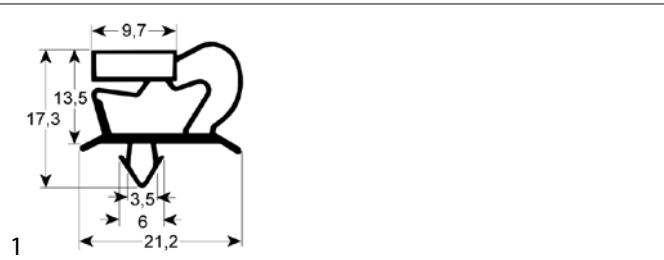

gaskets

refrigeration gaskets

plug-in gaskets

profile 9048

We offer custom-made gaskets for this profile

GEV No.	902258	Ref. No.	N/A
description	refrigeration gasket profile 9048 Wmm L 2500mm