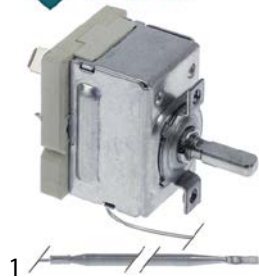

GEV No.	390821	Ref. No.	CR-B118 KG2735DEG-24 KL-010 KO-B118 WF-B112 WF-B112-150
description	thermostat t.max. 310°C temperature range 50-310°C 1-pole 1NO 16A probe ø 4mm probe L 111mm capillary pipe 1000mm capillary pipe isolated gland nut shaft ø 6x4.6mm shaft L 16mm shaft position° shaft position rotation 270°		

switches and momentary switches

rocker/momentary rocker switches

30x11mm

GEV No.	347350	Ref. No.	PI-B100 PI-B100-150
description	rocker switch mounting measurements 30x11mm black 1CO 250V 16A I O connection male faston 6.3mm ambient temperature max. 90°C protection IP40