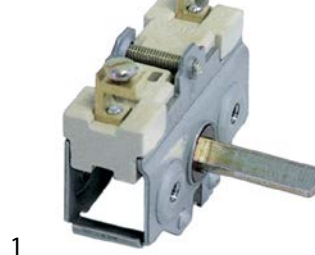

cam switches

2 operating positions

GEV No.	300112	Ref. No.	CR-B105 DT-B102 GP-B102 KL-007 KO-B102 KO-B102-150 WF-B103 WF-B103-150
description	cam switch 1NO sequence 0-1 10A shaft ø 6x4.6mm shaft L 23mm connection screw ON-OFF