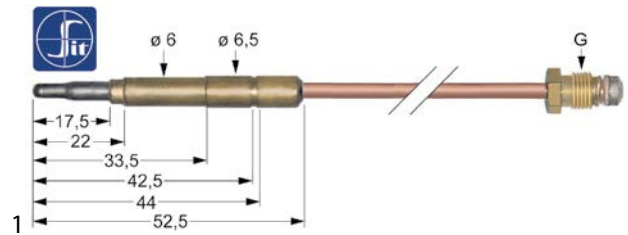

thermocouples SIT

1

GEV No.	107601	Ref. No.	90.068
description	thermocouple SIT M8x1 L 600mm plug connection ø6.0(6.5)mm		

gas burners

bar burners

bar burners

1

GEV No.	104735	Ref. No.	1.501
description	bar burner 4 row L 490mm W 335mm ømm H 30mm		

gas nozzles

main nozzles

gas nozzles 1/8"

1

GEV No.	102798	Ref. No.	90.039
description	gas injector thread 1/8" WS 11 bore ø 1.6mm