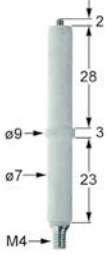

gas taps

PEL

21S series

1

GEV No.	102557	Ref. No.	90.071
description	gas tap PEL type 21S gas inlet M16x1.5 (tube ø 10mm) bypass nozzle ø 0.35mm gas outlet M16x1.5 (tube ø 10/8mm) thermocouple connection M8x1 pilot connection M10x1 shaft ø 8x6.5mm shaft L 22/15mm shaft flat upper		
spare parts for	102557		
	GEV No.	100531	Ref. No. —
	bypass nozzle type PEL20/21 bore ø 1.15mm thread M5x0.5		
	GEV No.	101230	Ref. No. —
	thermocouple nut T1: M8x1 T2: M18x1 aluminium		

ignition parts

electrodes

1

GEV No.	102314	Ref. No.	90.028
description	ignition electrode D1 ø 7mm D2 ø 9mm connection M4 L1 2mm BL1 28mm BL2 3mm BL3 23mm to clip		

piezoelectric igniters

mounting diameter 18mm

1

GEV No.	100009	Ref. No.	90.015
description	piezoelectric igniter body plastic blowing mounting ø 18mm connection ø2.4mm front measurements 26mm M18x1.5		
accessories for	100009		
	GEV No.	101339	Ref. No. —
	cover cap for piezoelectric igniter		
	GEV No.	106869	Ref. No. —
	cover cap for piezoelectric igniter ID ø 22mm ED ø 35mm H 25mm		

1

GEV No.	112169	Ref. No.	1.533 (90.153+90.154)
description	knob 1 - 8-MAX ø 70mm shaft ø 6x4.6mm shaft flat upper		

1

GEV No.	112702	Ref. No.	1.533 (90.153+90.154)
description	knob graduated t.max.°C°C ø 70mm shaft ø 6x4.6mm shaft flat upper		