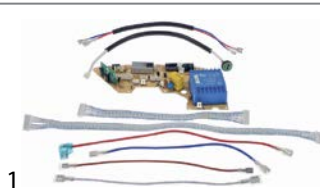

switches and momentary switches

rocker/momentary rocker switches

miscellaneous

1

GEV No.	581004	Ref. No.	260022000 30869500500
description	rocker switch mounting measurements 40x22mm black 1NC/1NO 250V 3A connection male faston 4.8mm		

electronics

PCBs

1

GEV No.	403943	Ref. No.	990078700
description	PCB for mixer L 185mm W 100mm suitable for HAMILTON BEACH with cable harness