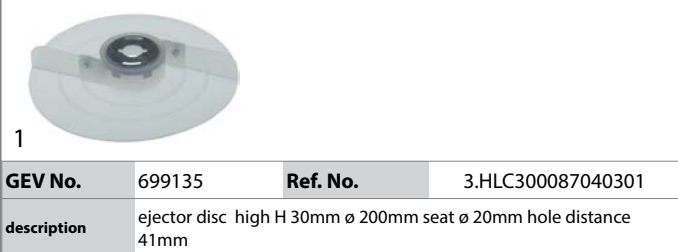

equipment-specific units

for vegetable slicers

ejector discs