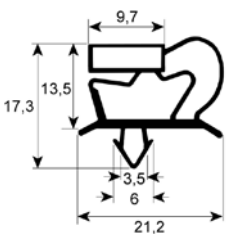

shelves and shelf rails

grates

universal

with upstand

1

| | | | |
|------------------------|---|-----------------|-----------------|
| GEV No. | 970527 | Ref. No. | 85430005 |
| description | grate W 530mm D 650mm GN 2/1 chrome-plated steel with hinge camp crossing wires 2 suitable for refrigerator | | |
| accessories for | 970527 | | |
| | GEV No. | 690330 | Ref. No. |
| | rack L 1000mm W 22mm H 4mm aperture 3x8mm hole distance 12.5mm stainless steel | | |
| | GEV No. | 694700 | Ref. No. |
| | shelf support L 31/28mm W 22mm H 18mm SS Qty 12 pcs | | |
| | GEV No. | 694701 | Ref. No. |
| | shelf support L 31/28mm W 22mm H 17mm SS with hook Qty 12 pcs | | |

gaskets

refrigeration gaskets

plug-in gaskets

profile 9048

We offer custom-made gaskets for this profile

1

| | | | |
|--------------------|---|-----------------|----------|
| GEV No. | 901001 | Ref. No. | 75310030 |
| description | refrigeration gasket profile 9048 W 413mm L 610mm plug size | | |

1

| | | | |
|--------------------|---|-----------------|----------|
| GEV No. | 901000 | Ref. No. | 75310040 |
| description | refrigeration gasket profile 9048 W 485mm L 606mm plug size | | |

1

| | | | |
|--------------------|--|-----------------|----------|
| GEV No. | 900998 | Ref. No. | 75310003 |
| description | refrigeration gasket profile 9048 W 556mm L 1456mm plug size | | |

1

| | | | |
|--------------------|---|-----------------|----------|
| GEV No. | 901241 | Ref. No. | 75310002 |
| description | refrigeration gasket profile 9048 W 665mm L 765mm plug size | | |

profile 9010