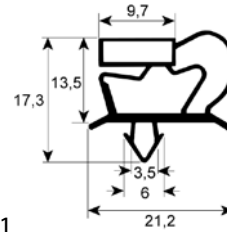

gaskets

refrigeration gaskets

plug-in gaskets

profile 9048

We offer custom-made gaskets for this profile

1

| | | | |
|--------------------|---|-----------------|----------|
| GEV No. | 901001 | Ref. No. | 75310030 |
| description | refrigeration gasket profile 9048 W 413mm L 610mm plug size | | |

1

| | | | |
|--------------------|---|-----------------|----------|
| GEV No. | 901000 | Ref. No. | 75310040 |
| description | refrigeration gasket profile 9048 W 485mm L 606mm plug size | | |

1

| | | | |
|--------------------|--|-----------------|----------|
| GEV No. | 900998 | Ref. No. | 75310003 |
| description | refrigeration gasket profile 9048 W 556mm L 1456mm plug size | | |

1

| | | | |
|--------------------|---|-----------------|----------|
| GEV No. | 901241 | Ref. No. | 75310002 |
| description | refrigeration gasket profile 9048 W 665mm L 765mm plug size | | |

profile 9010