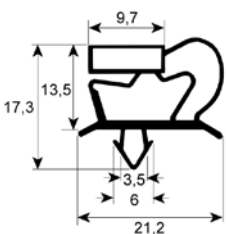

gaskets

refrigeration gaskets

plug-in gaskets

profile 9048

We offer custom-made gaskets for this profile

1

| | | | |
|--------------------|---|-----------------|----------|
| GEV No. | 901001 | Ref. No. | 75310030 |
| description | refrigeration gasket profile 9048 W 413mm L 610mm plug size | | |

1

| | | | |
|--------------------|---|-----------------|----------|
| GEV No. | 901000 | Ref. No. | 75310040 |
| description | refrigeration gasket profile 9048 W 485mm L 606mm plug size | | |

1

| | | | |
|--------------------|--|-----------------|----------|
| GEV No. | 900998 | Ref. No. | 75310003 |
| description | refrigeration gasket profile 9048 W 556mm L 1456mm plug size | | |

1

| | | | |
|--------------------|--|-----------------|----------|
| GEV No. | 900999 | Ref. No. | 75310005 |
| description | refrigeration gasket profile 9048 W 606mm L 1456mm plug size | | |

1

| | | | |
|--------------------|--|-----------------|----------|
| GEV No. | 900996 | Ref. No. | 75310001 |
| description | refrigeration gasket profile 9048 W 665mm L 1565mm plug size | | |

1

| | | | |
|--------------------|---|-----------------|----------|
| GEV No. | 901241 | Ref. No. | 75310002 |
| description | refrigeration gasket profile 9048 W 665mm L 765mm plug size | | |

profile 9010