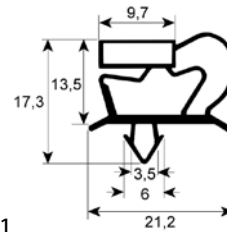

gaskets

refrigeration gaskets

plug-in gaskets

profile 9048

We offer custom-made gaskets for this profile

1

| | | | |
|--------------------|---|-----------------|----------|
| GEV No. | 901001 | Ref. No. | 75310030 |
| description | refrigeration gasket profile 9048 W 413mm L 610mm plug size | | |

1

| | | | |
|--------------------|---|-----------------|----------|
| GEV No. | 901000 | Ref. No. | 75310040 |
| description | refrigeration gasket profile 9048 W 485mm L 606mm plug size | | |

1

| | | | |
|--------------------|--|-----------------|----------|
| GEV No. | 900998 | Ref. No. | 75310003 |
| description | refrigeration gasket profile 9048 W 556mm L 1456mm plug size | | |

1

| | | | |
|--------------------|--|-----------------|----------|
| GEV No. | 900999 | Ref. No. | 75310005 |
| description | refrigeration gasket profile 9048 W 606mm L 1456mm plug size | | |

1

| | | | |
|--------------------|--|-----------------|----------|
| GEV No. | 900996 | Ref. No. | 75310001 |
| description | refrigeration gasket profile 9048 W 665mm L 1565mm plug size | | |

1

| | | | |
|--------------------|---|-----------------|----------|
| GEV No. | 901241 | Ref. No. | 75310002 |
| description | refrigeration gasket profile 9048 W 665mm L 765mm plug size | | |

profile 9010