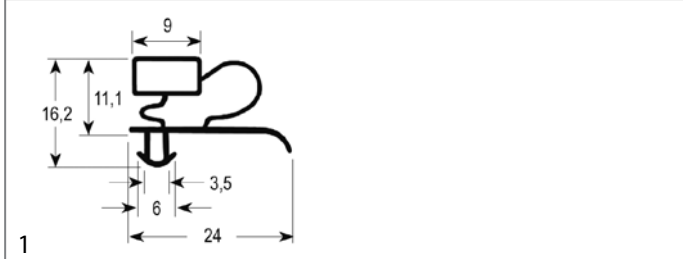

GEV No.	900991	Ref. No.	97750003
description	refrigeration gasket profile 9333 W 655mm L 752mm plug size