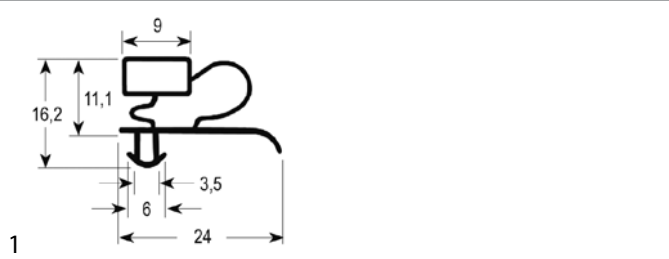

GEV No.	900993	Ref. No.	97750010
description	refrigeration gasket profile 9333 W 582mm L 1477mm plug size