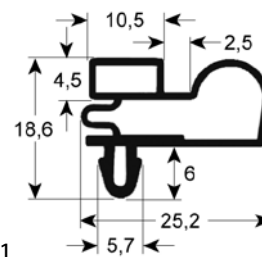

profile 9010

We offer custom-made gaskets for this profile

1

GEV No.	900317	Ref. No.	97750001
description	refrigeration gasket profile 9010 W 665mm L 1570mm plug size