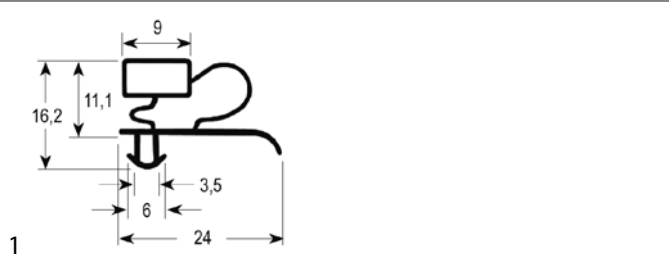

profile 9333

We offer custom-made gaskets for this profile

GEV No.	900994	Ref. No.	75310058
description	refrigeration gasket profile 9333 W 502mm L 657mm plug size