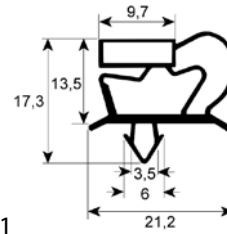

gaskets

refrigeration gaskets

plug-in gaskets

profile 9048

We offer custom-made gaskets for this profile

1

| | | | |
|--------------------|---|-----------------|----------|
| GEV No. | 901001 | Ref. No. | 75310030 |
| description | refrigeration gasket profile 9048 W 413mm L 610mm plug size | | |

1

| | | | |
|--------------------|---|-----------------|----------|
| GEV No. | 901000 | Ref. No. | 75310040 |
| description | refrigeration gasket profile 9048 W 485mm L 606mm plug size | | |

1

| | | | |
|--------------------|--|-----------------|----------|
| GEV No. | 900998 | Ref. No. | 75310003 |
| description | refrigeration gasket profile 9048 W 556mm L 1456mm plug size | | |

1

| | | | |
|--------------------|--|-----------------|----------|
| GEV No. | 900999 | Ref. No. | 75310005 |
| description | refrigeration gasket profile 9048 W 606mm L 1456mm plug size | | |

1

| | | | |
|--------------------|--|-----------------|----------|
| GEV No. | 900996 | Ref. No. | 75310001 |
| description | refrigeration gasket profile 9048 W 665mm L 1565mm plug size | | |

1

| | | | |
|--------------------|---|-----------------|----------|
| GEV No. | 901241 | Ref. No. | 75310002 |
| description | refrigeration gasket profile 9048 W 665mm L 765mm plug size | | |

profile 9010