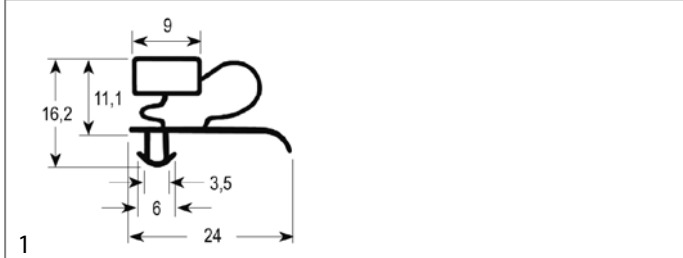

GEV No.	900992	Ref. No.	97750002
description	refrigeration gasket profile 9333 W 612mm L 1457mm plug size