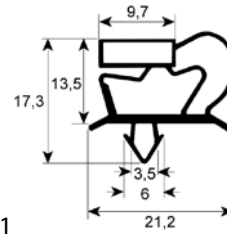

gaskets

refrigeration gaskets

plug-in gaskets

profile 9048

We offer custom-made gaskets for this profile

1

| | | | |
|--------------------|---|-----------------|----------|
| GEV No. | 901001 | Ref. No. | 75310030 |
| description | refrigeration gasket profile 9048 W 413mm L 610mm plug size | | |

1

| | | | |
|--------------------|---|-----------------|----------|
| GEV No. | 901000 | Ref. No. | 75310040 |
| description | refrigeration gasket profile 9048 W 485mm L 606mm plug size | | |

1

| | | | |
|--------------------|--|-----------------|----------|
| GEV No. | 900998 | Ref. No. | 75310003 |
| description | refrigeration gasket profile 9048 W 556mm L 1456mm plug size | | |

1

| | | | |
|--------------------|---|-----------------|----------|
| GEV No. | 901241 | Ref. No. | 75310002 |
| description | refrigeration gasket profile 9048 W 665mm L 765mm plug size | | |

profile 9010