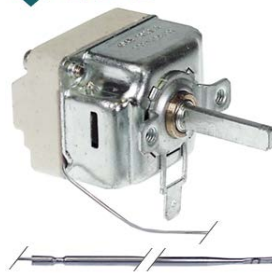

GEV No.	415774	Ref. No.	10013150420 16002032700 C00049942 C00141175
description	heating element 3050W 230V heating circuits 2 L 325mm W 474mm L1 40mm L2 285mm W1 237mm W2 60mm flange length 100mm flange width 22mm hole distance 85mm bridge length 620mm hole ø M4mm tube ø 6.3mm connection male faston 6.3mm mounting pos. upper rectangular flange dry heating element oven		

thermostats

control and safety thermostats

EGO

control thermostats

55.10/19_ series

GEV No.	375314	Ref. No.	C00089745
description	thermostat t.max. 320°C temperature range 50-320°C 1-pole 1NO 16A probe ø 3mm probe L 120mm capillary pipe 1200mm capillary pipe isolatedmm gland nut shaft ø 6x4.6mm shaft L 23mm shaft position upper rotation 270° with 2 probes		

switches and momentary switches

push/momentary push switches

ø25mm

GEV No.	346002	Ref. No.	10013101580 C00052234
description	momentary push switch mounting ø 25mm red 2NO 250V 16A connection male faston 6.3mm ambient temperature max. 85°C protection IP40		

			
1			
GEV No.	346432	Ref. No.	10013101570 C00052405
description	push switch mounting ø 25mm red 1NO 250V 16A connection male faston 6.3mm ambient temperature max. 85°C protection IP40		

cam switches