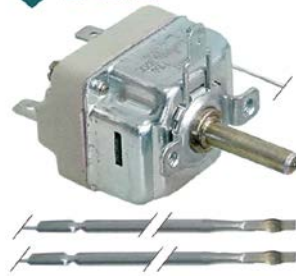

heating elements

heating elements for ovens

GEV No.	415775	Ref. No.	10013150430 C00055155 C00144237
description	heating element 1750W 230V heating circuits 1 L 326mm W 405mm L1 34mm L2 292mm W1 170mm W2 60mm flange length 100mm flange width 22mm hole distance 86mm tube ø 6.3mm connection male faston 6.3mm mounting pos. lower rectangular flange dry heating element oven mounting thread M4		

GEV No.	415774	Ref. No.	10013150420 16002032700 C00049942 C00141175
description	heating element 3050W 230V heating circuits 2 L 325mm W 474mm L1 40mm L2 285mm W1 237mm W2 60mm flange length 100mm flange width 22mm hole distance 85mm bridge length 620mm hole ø M4mm tube ø 6.3mm connection male faston 6.3mm mounting pos. upper rectangular flange dry heating element oven		

thermostats

control and safety thermostats

EGO

control thermostats

55.10/19_ series

GEV No.	375314	Ref. No.	C00089745
description	thermostat t.max. 320°C temperature range 50-320°C 1-pole 1NO 16A probe ø 3mm probe L 120mm capillary pipe 1200mm capillary pipe isolatedmm gland nut shaft ø 6x4.6mm shaft L 23mm shaft position upper rotation 270° with 2 probes