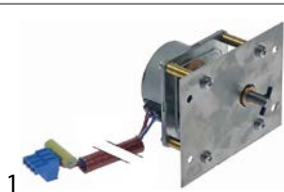

**oven lamps**

**universal oven lamps**

mounting diameter 65.5mm

	<b>GEV No.</b>	359712	<b>Ref. No.</b>	10080301
<b>description</b>	oven lamp mounting ø 65.5mm 230V 40W socket E14 temp.-resist. 300°C connection male faston 6.3mm hard glas			
<b>spare parts for</b>	359712			
	<b>GEV No.</b>	359022	<b>Ref. No.</b>	—
	lamp socket socket E14 mounting ø 65.5mm connection male faston 6.3mm			
	<b>GEV No.</b>	359611	<b>Ref. No.</b>	—
	light bulb t.max. 300°C socket E14 40W 230V ø 45mm L 75mm lens L 50mm for oven lamp IMPORT			
	<b>GEV No.</b>	359722	<b>Ref. No.</b>	—
	gasket silicone ID ø 57.5mm ED ø 68mm thickness 2mm			
	<b>GEV No.</b>	359724	<b>Ref. No.</b>	—
	oven lamp glass thread ø 62mm H 46mm ø 74mm hard glas temp.-resist. 350°C			

## gear motors

for gyros grills

1

<b>GEV No.</b>	500605	<b>Ref. No.</b>	10130100
<b>description</b>	gear motor CROUZET type 805274 16.7W 230V 50Hz 1rpm shaft $\varnothing$ 7x8mm L 65mm W 65mm H 58mm		

1

<b>GEV No.</b>	500608	<b>Ref. No.</b>	10130104
<b>description</b>	gear motor CROUZET type 80527437 16.7W 230V 50Hz 1rpm shaft $\varnothing$ 8mm L 64mm W 64mm H 59mm for gyro grill		