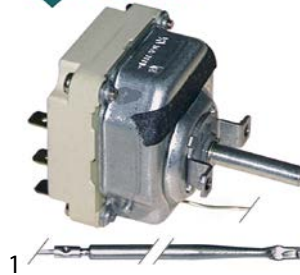

GEV No.	375027	Ref. No.	10100002
description	thermostat t.max. 470°C temperature range 50-470°C 3-pole 3NO 16A probe ø 3.9mm probe L 308mm capillary pipe 990mm capillary pipe isolated 800mm gland nut shaft ø 6x4.6mm shaft L 23mm shaft position upper rotation 270°