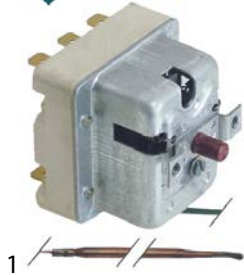

GEV No.	375257	Ref. No.	10100001
description	safety thermostat switch-off temp. 580°C 3-pole 20A probe ø 4mm probe L 163mm capillary pipe 1200mm capillary pipe isolatedmm gland nut probe		

switches and momentary switches

rocker/momentary rocker switches

30x11mm

GEV No.	346400	Ref. No.	10010207
description	rocker switch mounting measurements 30x11mm black 1CO 250V 16A with neutral position I O II connection male faston 6.3mm ambient temperature max. 85°C/145°C protection IP65 with cover cap		

accessories for 346400

GEV No.	301035	Ref. No.	—
description	protective cover mounting measurements 30x11mm		

30x22mm

blank

GEV No.	301005	Ref. No.	10010200
description	rocker switch mounting measurements 30x22mm red 2NO 250V 16A illuminated connection male faston 6.3mm ambient temperature max. 125/55°C protection IP65 with protecting cover		

accessories for 301005

GEV No.	301036	Ref. No.	—
description	protective cover internal size 30x22mm for rocker switch mounting measurementsmm		

push/momentary push switches

ø22.3mm

GEV No.	346402	Ref. No.	10010113
description	momentary push switch mounting ø 22.3mm red 1NC 250V 10A connection screw ambient temperature max. 85°C protection IP40		

GEV No.	346401	Ref. No.	10010112
description	push switch mounting ø 22.3mm green 1NO 250V 10A connection screw ambient temperature max. 85°C protection IP40