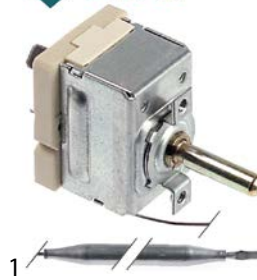

GEV No.	375674	Ref. No.	10100003
description	thermostat t.max. 85°C temperature range 30-85°C 1-pole 1NO 16A probe ø 6mm probe L 94mm capillary pipe 840mm capillary pipe isolatedmm gland nut shaft ø 6x4.6mm shaft L 23mm shaft position upper rotation 270°