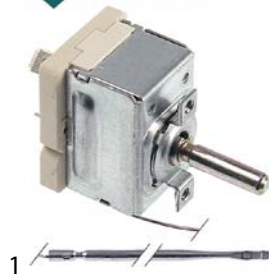

control and safety thermostats

EGO

control thermostats

55.17_series

GEV No.	375672	Ref. No.	10100004
description	thermostat t.max. 320°C temperature range 50-320°C 1-pole 1NO 16A probe ø 3.03mm probe L 178mm capillary pipe 840mm capillary pipe isolatedmm gland nut shaft ø 6x4.6mm shaft L 23mm shaft position upper rotation 270°