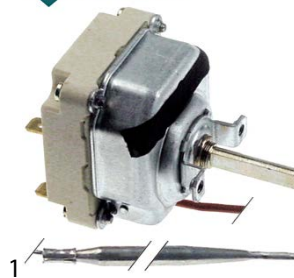

55.34_series

GEV No.	375424	Ref. No.	10100005
description	thermostat t.max. 320°C temperature range 60-320°C 3-pole 3NO 16A probe ø 4mm probe L 128mm capillary pipe 1800mm capillary pipe isolated 1300mm gland nut shaft ø 6x4.6mm shaft L 23mm shaft position upper rotation 270°