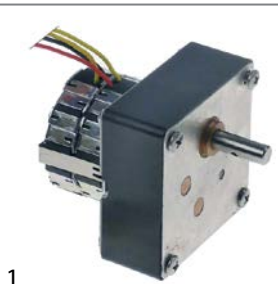

## gear motors

for gyros grills

1

<b>GEV No.</b>	500605	<b>Ref. No.</b>	10130100
<b>description</b>	gear motor CROUZET type 805274 16.7W 230V 50Hz 1rpm shaft $\varnothing$ 7x8mm L 65mm W 65mm H 58mm		

1

<b>GEV No.</b>	500608	<b>Ref. No.</b>	10130104
<b>description</b>	gear motor CROUZET type 80527437 16.7W 230V 50Hz 1rpm shaft $\varnothing$ 8mm L 64mm W 64mm H 59mm for gyro grill		

1

<b>GEV No.</b>	499012	<b>Ref. No.</b>	10130104
<b>description</b>	gear motor MECHTEX 230V voltage AC 50Hz 1rpm shaft $\varnothing$ 8mm L 68mm W 68mm shaft length 22mm		

1

<b>GEV No.</b>	500606	<b>Ref. No.</b>	24011340
<b>description</b>	gear motor INOKSAN type 206 5W 230V 50Hz shaft $\varnothing$ 16x19mm L 370mm W 180mm H 205mm for gyro grill		