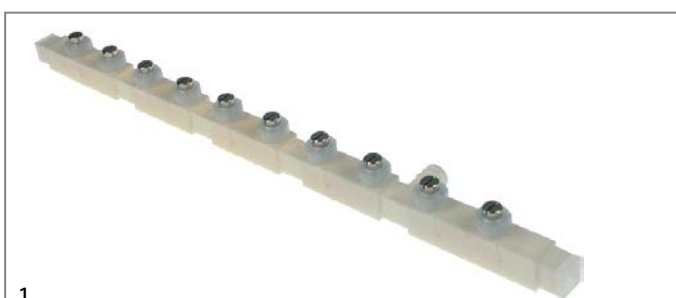

1

GEV No.	695412	Ref. No.	2285

description	spray arm L 467mm nozzles 10 for ice maker