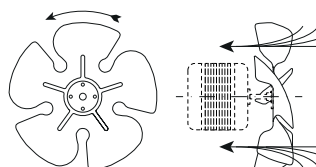

GEV No.	601387	Ref. No.	0527
description	fan wheel sucking ø 254mm fan wheel mounting 25.4mm blade angle 34° W 50mm aluminium