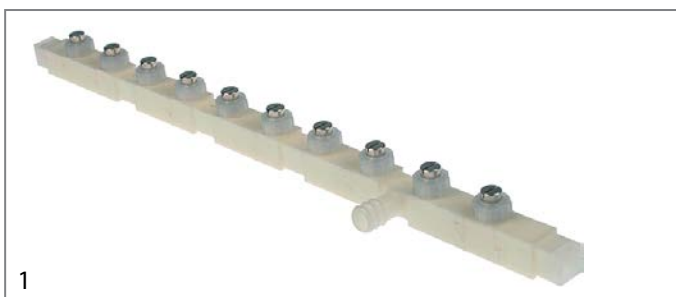

1

GEV No.	695413	Ref. No.	2286

description	spray arm L 467mm nozzles 10 for ice maker