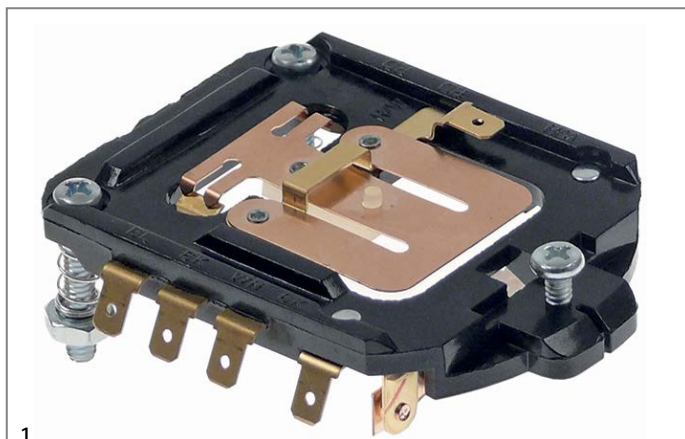

miscellaneous

1

<b>GEV No.</b>	360746	<b>Ref. No.</b>	240904-2 4162402 W10119326
<b>description</b>	control PCB for mixer connection F4.8x0.8		

equipment-specific units

for meat mincers

gearboxes

1

<b>GEV No.</b>	699296	<b>Ref. No.</b>	240309-2 WP240309-2
<b>description</b>	gearbox ø 36mm H 60mm model K5		

gear wheels

1

<b>GEV No.</b>	699396	<b>Ref. No.</b>	4162897 W10112253
<b>description</b>	gear wheel teeth 23 shaft intake ø 9.4mm hub ø 17.5mm plastic/SS		

for dough mixers

gearboxes

1

<b>GEV No.</b>	699454	<b>Ref. No.</b>	W10419439 W10420628
<b>description</b>	gearbox flange ø 105mm drive shaft ø 13mm		