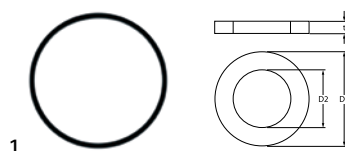

GEV No.	510009	Ref. No.	104445
description	O-ring EPDM thickness 3.53mm ID ø 101.2mm Qty 1 pcs		
For models:	C320, C327, K1200E, K205E, K209E, K540E, K560E, K580E, S205E