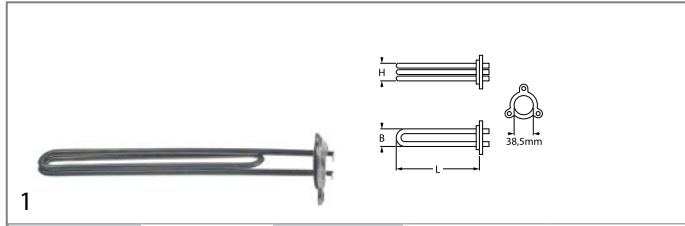

### 3 hole flange ø38.5mm

connection angled

<b>GEV No.</b>	420307	<b>Ref. No.</b>	103450 103450+103416
<b>description</b>	heating element 2500W 230V mounting ø 38.5mm heating circuits 1 L 310mm W 35mm H 30mm tube ø 6mm connection F6.3 immersion heater 3 hole flange		
<b>For models:</b>	Koral-1100, Koral-1200, Koral-1250, Koral-1300, Koral-1350, Koral-1600, Koral-1650		
<b>accessories for</b>	420307		
	<b>GEV No.</b>	532577	<b>Ref. No.</b> 103415
	O-ring EPDM thickness 5.34mm ID ø 40.65mm Qty 1 pcs		

<b>GEV No.</b>	415275	<b>Ref. No.</b>	103410
<b>description</b>	heating element 2400W 230V mounting ø 38.5mm heating circuits 1 L 275mm W 22mm H 22mm number of thermostat sleeves 1 thermostat sleeves ø 4mm length thermostat sleeves 260mm thermostat sleeve centre tube ø 6.3mm hole distance 57mm hole ø 10mm 3 hole flange connection male faston 6.3mm immersion heater		
<b>For models:</b>	Koral-205, Koral-206, Koral-207, Koral-208, Koral-208LS, Koral-209, Koral-210		
<b>accessories for</b>	415275		
	<b>GEV No.</b>	532577	<b>Ref. No.</b> 103415
	O-ring EPDM thickness 5.34mm ID ø 40.65mm Qty 1 pcs		