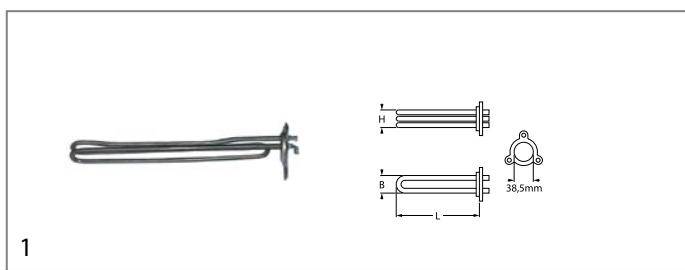

<b>GEV No.</b>	415275	<b>Ref. No.</b>	103410
<b>description</b>	heating element 2400W 230V mounting ø 38.5mm heating circuits 1 L 275mm W 22mm H 22mm number of thermostat sleeves 1 thermostat sleeves ø 4mm length thermostat sleeves 260mm thermostat sleeve centre tube ø 6.3mm hole distance 57mm hole ø 10mm 3 hole flange connection male faston 6.3mm immersion heater		
<b>For models:</b>	Koral-205, Koral-206, Koral-207, Koral-208, Koral-208LS, Koral-209, Koral-210		
<b>accessories for</b>	415275		
	<b>GEV No.</b>	532577	<b>Ref. No.</b> 103415
	O-ring EPDM thickness 5.34mm ID ø 40.65mm Qty 1 pcs		