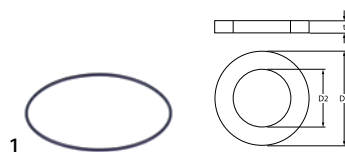

gaskets

O-rings

EPDM

GEV No.	521724	Ref. No.	ES6290
description	O-ring EPDM thickness 1.78mm ID ø 72.75mm Qty 1 pcs