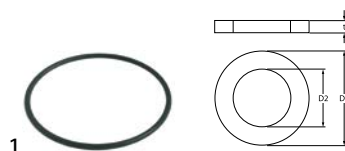

GEV No.	504577	Ref. No.	104405
description	O-ring EPDM thickness 2.62mm ID ø 60mm Qty 1 pcs		
For models:	C320, C327, K1200E, K205E, K209E, K540E, K560E, K580E, S205E