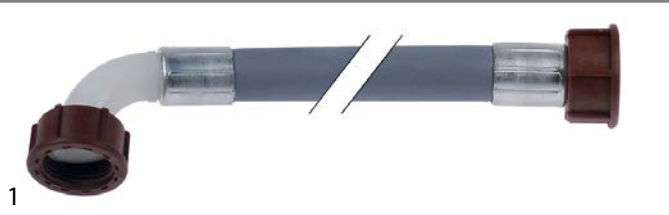

hoses

supply hoses

PVC supply hoses

GEV No.	520010	Ref. No.	1300
description	supply hose PVC straight-curved DN13 connections 3/4" L 1500mm operating p. 10bar burst p. 32bar t.max. 90°C blue approval VDE flat seal		
For models:	Koral-205, Koral-206, Koral-207, Koral-208, Koral-208LS, Koral-209		
accessories for	520010		
	GEV No.	Ref. No.	—
			screen connection 3/4" D1 ø 26mm D2 ø 15mm Qty 10 pcs rubber thickness 8mm
	GEV No.	Ref. No.	—
			flat gasket rubber ED ø 23.5mm ID ø 14mm thickness 2.3mm Qty 10 pcs