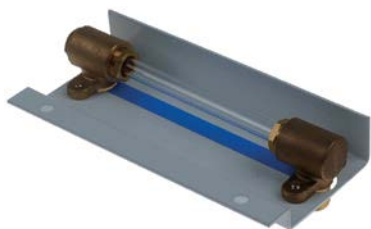

level glasses

level glasses

level glasses (complete)

1

GEV No.	531011	Ref. No.	00122
description	level glass suitable for LA ROCCA