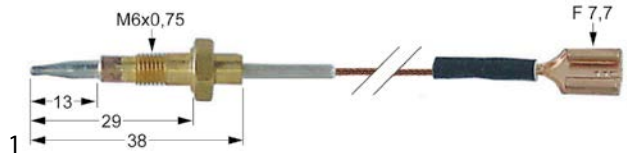

ignition parts

thermocouples

threaded thermocouples

threaded thermocouples with cable link

GEV No.	102274	Ref. No.	01Q855
description	thermocouple with 1 conductor L 450mm connection F 7.7mm M6x0.75		

accessories for	102274
	GEV No. 102680 Ref. No. — nut thread M6x0.75 H 2.6mm WS 8 brass Qty 1 pcs type SEF 2