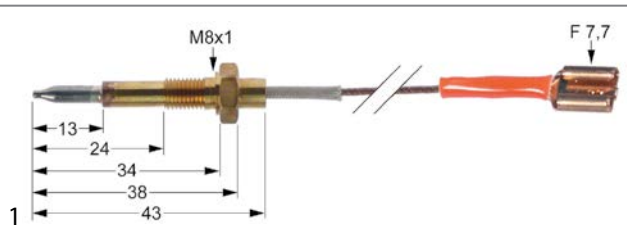

GEV No.	102275	Ref. No.	01Q876
description	thermocouple with 1 conductor L 450mm connection F 7.7mm M6x0.75		

accessories for	102275
	GEV No. 102680 Ref. No. — nut thread M6x0.75 H 2.6mm WS 8 brass Qty 1 pcs type SEF 2

gas burners

hob burners

universal hob burners

SABAF

2 series - standard

1

GEV No.	105993	Ref. No.	01U588
description	burner cap 1.8kW $\varnothing$ 75mm bright finish		

1

GEV No.	105054	Ref. No.	01U589
description	burner cap 3kW $\varnothing$ 100mm H 3.5mm bright finish		

accessories for	105054
	GEV No. 105058 Ref. No. — burner head 3kW for igniter $\varnothing$ 6mm for burner cap $\varnothing$ 100mm

Table continues overleaf