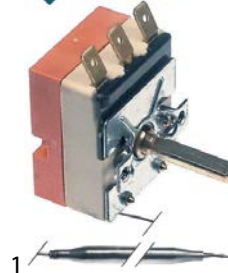

### control and safety thermostats

EGO

control thermostats

55.13\_ series

<b>GEV No.</b>	375356	<b>Ref. No.</b>	5-000023
<b>description</b>	thermostat t.max. 180°C temperature range 100-180°C 1-pole 1NO 16A probe ø 6mm probe L 98mm capillary pipe 870mm capillary pipe isolatedmm gland nut shaft ø 6x4.6mm shaft L 23mm shaft position upper rotation 270°		