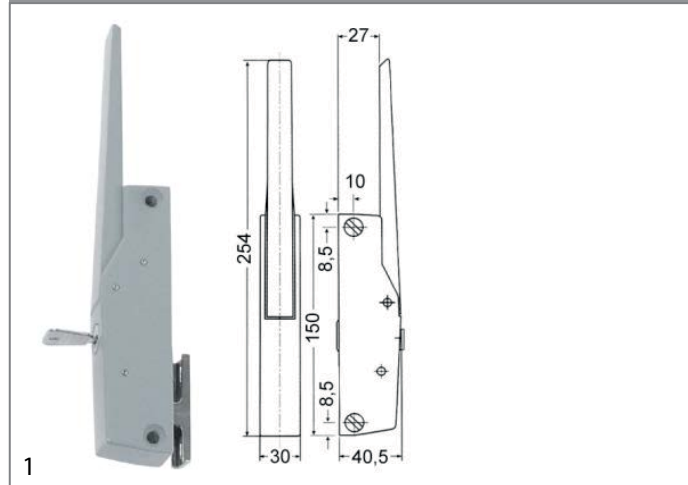

locks

edgemount latches

handle latches

CAFF/FERMOD

GEV No.	692683	Ref. No.	MSO14835
description	handle latch L 150mm mounting distance 133mm varnished lockable refrigeration units G 795		
accessories for	692683		
	GEV No.	690418	Ref. No. —
	door catch L 36mm W 19mm H 29mm mounting distance 12mm zinc-coated steel for refrigeration units		
	GEV No.	690419	Ref. No. —
	door catch L 52mm W 20mm H 30mm mounting distance 26-37mm zamak for refrigeration units		
	GEV No.	700435	Ref. No. —
	door catch L 58mm W 20mm H 35mm mounting distance 42mm zamak for refrigeration units		

gaskets

refrigeration gaskets

plug-in gaskets

profile 9235

We offer custom-made gaskets for this profile

			
GEV No.	902198	Ref. No.	N/A
description	refrigeration gasket profile 9235 W 750mm L 1910mm plug size 3-sided (short side open)		

profile 9237

We offer custom-made gaskets for this profile

GEV No.	902076	Ref. No.	19496 MSO19496
description	refrigeration gasket profile 9237 W 1058mm L 2145mm plug size 3-sided (short side open) grey		

GEV No.	902074	Ref. No.	19442 MSO19442
description	refrigeration gasket profile 9237 W 658mm L 1920mm plug size 3-sided (short side open) grey		

GEV No.	902075	Ref. No.	19451 MSO19451
description	refrigeration gasket profile 9237 W 698mm L 1920mm plug size 3-sided (short side open) grey		