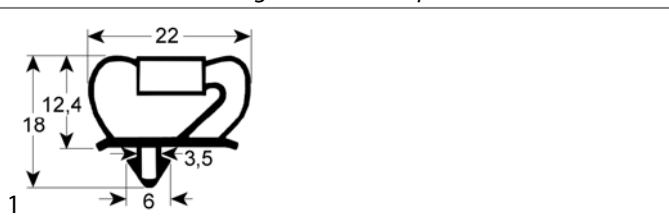

gaskets

refrigeration gaskets

plug-in gaskets

profile 9235

We offer custom-made gaskets for this profile

			
GEV No.	902198	Ref. No.	N/A
description	refrigeration gasket profile 9235 W 750mm L 1910mm plug size 3-sided (short side open)		

profile 9237

We offer custom-made gaskets for this profile

GEV No.	902076	Ref. No.	19496 MSO19496
description	refrigeration gasket profile 9237 W 1058mm L 2145mm plug size 3-sided (short side open) grey		