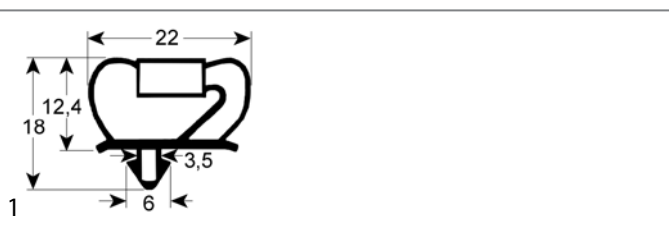

profile 9237

We offer custom-made gaskets for this profile

GEV No.	902076	Ref. No.	19496 MSO19496
description	refrigeration gasket profile 9237 W 1058mm L 2145mm plug size 3-sided (short side open) grey		

GEV No.	902074	Ref. No.	19442 MSO19442
description	refrigeration gasket profile 9237 W 658mm L 1920mm plug size 3-sided (short side open) grey		

GEV No.	902075	Ref. No.	19451 MSO19451
description	refrigeration gasket profile 9237 W 698mm L 1920mm plug size 3-sided (short side open) grey		