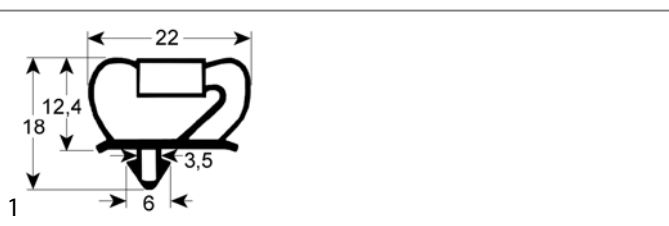

profile 9237

We offer custom-made gaskets for this profile

GEV No.	902076	Ref. No.	19496 MSO19496
description	refrigeration gasket profile 9237 W 1058mm L 2145mm plug size 3-sided (short side open) grey		

GEV No.	902074	Ref. No.	19442 MSO19442
description	refrigeration gasket profile 9237 W 658mm L 1920mm plug size 3-sided (short side open) grey		

GEV No.	902075	Ref. No.	19451 MSO19451
description	refrigeration gasket profile 9237 W 698mm L 1920mm plug size 3-sided (short side open) grey		