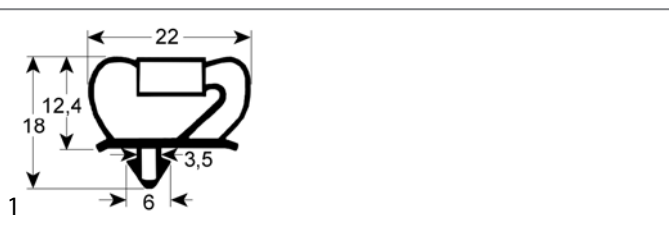

GEV No.	902073	Ref. No.	19489 MSO19489
description	refrigeration gasket profile 9237 W 853mm L 1920mm plug size 3-sided (short side open) grey		

mechanical components, equipment accessories