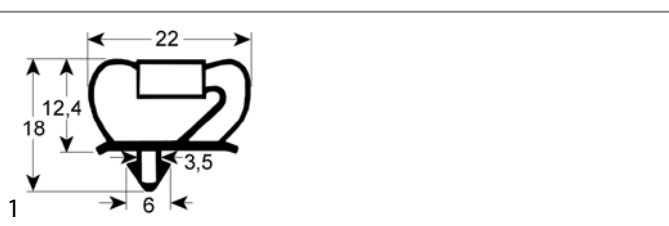

gaskets

refrigeration gaskets

plug-in gaskets

profile 9235

We offer custom-made gaskets for this profile

			
GEV No.	902198	Ref. No.	N/A
description	refrigeration gasket profile 9235 W 750mm L 1910mm plug size 3-sided (short side open)		

profile 9237

We offer custom-made gaskets for this profile

GEV No.	902076	Ref. No.	19496 MSO19496
description	refrigeration gasket profile 9237 W 1058mm L 2145mm plug size 3-sided (short side open) grey		