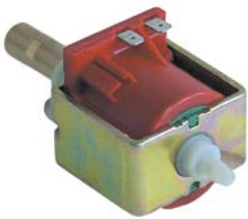

##### FLUID-O-TECH

1

<b>GEV No.</b>	500064	<b>Ref. No.</b>	N/A
<b>description</b>	pump head PO204 FLUID-O-TECH L 82mm 200l/h connection 3/8" GAS with bypass brass clip connection for coffee machine shaft ø 4.8x11mm		
<b>accessories for</b>	500064		
	<b>GEV No.</b>	520126	<b>Ref. No.</b> —
clamp for pump/motor			

### vibration pumps

1

<b>GEV No.</b>	500173	<b>Ref. No.</b>	ODMC006
<b>description</b>	vibration pump type EP 5 230V 48W 50Hz inlet ø 6 outlet ø 1/8" IT ULKA outlet flat plastic L 123mm		

1

<b>GEV No.</b>	500124	<b>Ref. No.</b>	451001
<b>description</b>	vibration pump type EX 5 230V 48W 50/60Hz inlet ø 6 outlet ø 1/8" IT flat seal ULKA brass L 123mm		
<b>accessories for</b>	500124		
	<b>GEV No.</b>	520152	<b>Ref. No.</b> —
hose connector Santoprene grommet ø 7mm grommet length 14mm			
	<b>GEV No.</b>	520330	<b>Ref. No.</b> —
bracket rubber dimensions 69x44x4mm			