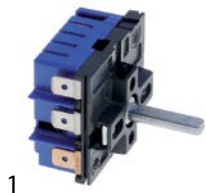

#### MSA series

1

<b>GEV No.</b>	380858	<b>Ref. No.</b>	4620700
<b>description</b>	energy regulator ROBERTSHAW 240V 15A turn direction right shaft $\phi$ 6x4.6mm shaft L 23mm mounting thread 8"-32UNC		