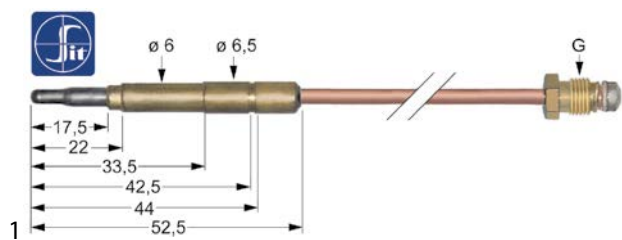

thermocouples

plug-in thermocouples

plug-in thermocouples standard

with barrel socket ø6(6.5)mm

thermocouples SIT

<b>GEV No.</b>	107769 <sup>1</sup>	<b>Ref. No.</b>	36430050 C36430050
<b>description</b>	thermocouple SIT aluminized tip M9x1 L 400mm plug connection ø6.0(6.5)mm		