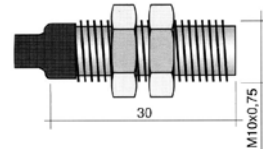

1

GEV No.	345632	Ref. No.	TR0309
description	magnetic switch thread M10x0.75 1NO 250V 0.5A P max. 50W connection cable cable length 2000mm type 102		
For models:	024, 030, 600, 620, 627, 627PS, 700, 800, 900, E40, E45, E50, F19, F19A, F22, F22A, F27A, F28A, GLB615-GIGA, GLB785-GIGA, GLB795-GIGA, GLS805-GIGA, GLS845-GIGA, GLS905-GIGA, GLS925-GIGA, LAVASTOVIGLIE-A-NASTRO-N2500, LAVASTOVIGLIE-A-NASTRO-N3500, LAVASTOVIGLIE-A-NASTRO-N5000, LAVASTOVIGLIE-A-NASTRO-N6000, LAVASTOVIGLIE-A-NASTRO-N7500, LAVASTOVIGLIE-A-NASTRO-N9000, LAVASTOVIGLIE-A-TRAINO, LAVASTOVIGLIE-A-TRAINO-T1650, LAVASTOVIGLIE-A-TRAINO-T2000, LAVASTOVIGLIE-A-TRAINO-T3000, LP109, LP109V, LP124, LP67, LP67E, LP67E-TRONIC, LP67V, LP84, N45, N50, N700F, N700PS, N90, R20, R20A...(Other models you can see in the webshop)		
accessories for	345632		

GEV No.	100779	Ref. No.	—
description	nut thread M10x0.75 H 3mm WS 14 SS Qty 2 pcs