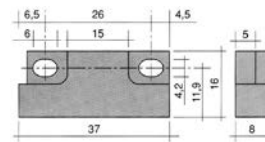

1

GEV No.	345341	Ref. No.	909118 909290
description	magnetic switch L 37mm W 16mm 1NO 250V 0.04A P max. 10W connection cable cable length 1960mm		
For models:	N50-TRONIC-PDS-PBS		

M10x0.75

1

GEV No.	347936¹	Ref. No.	909053 909054
description	magnetic switch thread M10x0.75 1NO 230V 0.04A P max. 10W connection Faston 6.3mm cable length 1100mm		
For models:	670-TRONIC, N700FPS, N700F-PS		

¹with coded connector