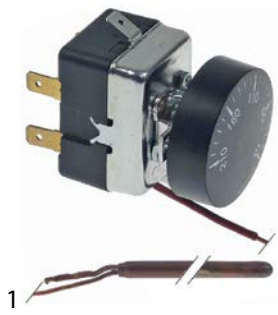

IMIT / TEMPOMATIC / ARTERMO

control thermostats

GEV No.	390978¹	Ref. No.	TR0441
description	thermostat t.max. 210°C temperature range 40-210°C 1-pole 1CO 16A probe ø 5mm probe L 78mm capillary pipe 930mm capillary pipe isolatedmm gland nut shaft ø 6x4.6mm shaft L 20mm shaft position +135° rotation 270° outer switch probe thread probe material copper		
For models:	LAVASTOVIGLIE-A-NASTRO-N2500, LAVASTOVIGLIE-A-NASTRO-N3500, LAVASTOVIGLIE-A-NASTRO-N5000, LAVASTOVIGLIE-A-NASTRO-N6000, LAVASTOVIGLIE-A-NASTRO-N7500, LAVASTOVIGLIE-A-NASTRO-N9000, LAVASTOVIGLIE-A-TRAIINO, LAVASTOVIGLIE-A-TRAIINO-T1650, LAVASTOVIGLIE-A-TRAIINO-T2000, LAVASTOVIGLIE-A-TRAIINO-T3000		

¹incl. knob

GEV No.	390310	Ref. No.	907124
description	thermostat t.max. 85°C temperature range fixed 55°C 1-pole 1CO 16A probe ø 9.5mm probe L 37mm capillary pipe 600mm capillary pipe isolated 540mm gland nut shaft ømm shaft Lmm shaft position rotation° screw-in probe probe thread 3/8" probe material SS		
For models:	020, 024, 030, 600, 620, 627, 627PS, 700, 800, 900, E40, E45, E50, F19, F19A, F22, F22A, F27A, F28A, GLB615-GIGA, GLB785-GIGA, GLB795-GIGA, GLS805-GIGA, GLS845-GIGA, GLS905-GIGA, GLS925-GIGA, N45, N50, N50-TRONIC-PDS-PBS, N700F, N700FPS, N700F-PS, N700PS, N90, R20, R20A, R23A, R29A, SVELTINA, V40, V45, V50		
accessories for	390310		
	GEV No.	506024	Ref. No. 902104
	nut thread 3/8" H 6mm SS WS 22 Qty 1 pcs		
	GEV No.	529349	Ref. No. —
	flat gasket FIBER ED ø 22mm ID ø 16.5mm thickness 2mm for thread 3/8" Qty 1 pcs		

GEV No.	390006	Ref. No.	907100 907110
description	thermostat t.max. 86°C temperature range 0-86°C 1-pole 1CO 16A probe ø 6.5mm probe L 95mm capillary pipe 1500mm capillary pipe isolatedmm gland nut shaft ø 6x4.6mm shaft L 19mm rotation 270°		
For models:	024, 030, 1000, 1300, 1300S, 250, 400, 600, 700, 800, 900, Ambra, E1000, E40, E45, E50, F19, F19A, F22, F22A, F27A, F28A, GLB785-GIGA, GLB795-GIGA, GLS935-GIGA, GLS945-GIGA, GLS945S-GIGA, LAVASTOVIGLIE-A-NASTRO-N2500, LAVASTOVIGLIE-A-NASTRO-N3500, LAVASTOVIGLIE-A-NASTRO-N5000, LAVASTOVIGLIE-A-NASTRO-N6000, LAVASTOVIGLIE-A-NASTRO-N7500, LAVASTOVIGLIE-A-NASTRO-N9000, LAVASTOVIGLIE-A-TRAIINO, LAVASTOVIGLIE-A-TRAIINO-T1650, LAVASTOVIGLIE-A-TRAIINO-T2000, LAVASTOVIGLIE-A-TRAIINO-T3000, N1000-SILANOS, N1300, N50, R20, R20A, R23A, R29A, Rubinia, SVELTINA, T1400, TS3700, V40, V45...(Other models you can see in the webshop)		
accessories for	390006		
	GEV No.	110100	Ref. No. 903982
	knob thermostat t.max. 90°C 0-90°C ø 42mm shaft ø 6x4.6mm shaft flat -135° black		
	GEV No.	110105	Ref. No. —
	rosette knob ø 42mm ø 56mm zero mark