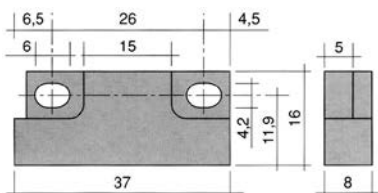

<b>GEV No.</b>	519049	<b>Ref. No.</b>	903651 908706 TR0220
<b>description</b>	magnet $\phi$ mm L 63mm H 10.7mm W 18.8mm hole distance 52mm M2 hole $\phi$ 2mm		

magnetic switches

37x16mm

1

<b>GEV No.</b>	345341	<b>Ref. No.</b>	909118 909290
<b>description</b>	magnetic switch L 37mm W 16mm 1NO 250V 0.04A P max. 10W connection cable cable length 1960mm		
<b>For models:</b>	N50-TRONIC-PDS-PBS		