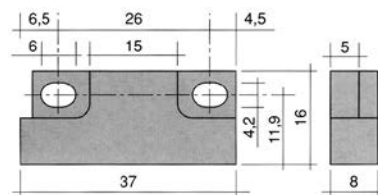

1

GEV No.	347540	Ref. No.	909289
description	magnetic switch L 37mm W 16mm 1NO 250V 0.04A P max. 10W connection male faston 6.3mm cable length 370mm		
For models:	020, 620