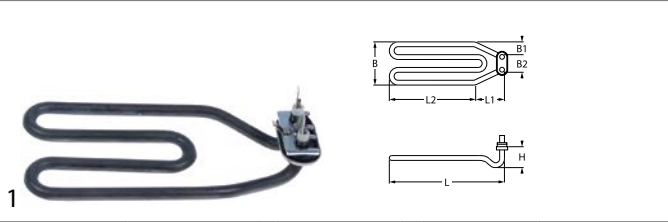

with compression flange 50 x 26mm

GEV No.	416209	Ref. No.	904957 905858
description	heating element 2000W 230V heating circuits 1 compression flange 50x26mm L 180mm W 90mm H 24mm L1 55mm L2 125mm W1 28mm W2 35mm connection male faston 6.3mm tube ø 8.5mm connection length 28mm immersion heater		
For models:	GLS905-GIGA, GLS925-GIGA, N45, N50, N50-TRONIC-PDS-PBS, N90		
accessories for	416209		
	GEV No.	510387	Ref. No. —
	gasket L 46mm W 22mm ømm EPDM for heating element for flange 50x26mm