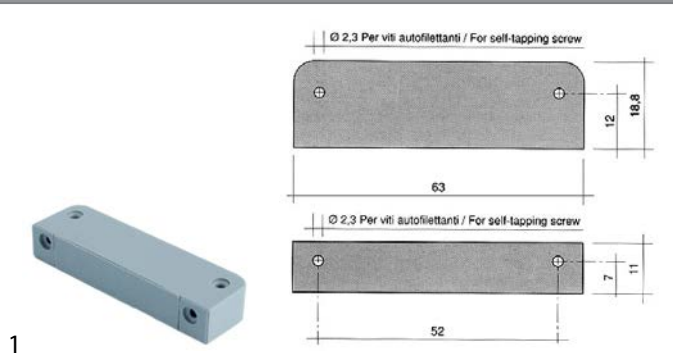

accessories

magnets

GEV No.	519049	Ref. No.	903651 908706 TR0220
description	magnet ømm L 63mm H 10.7mm W 18.8mm hole distance 52mm M2 hole ø 2mm		
For models:	020, 024, 030, 1000, 1300, 1300S, 400, 600, 620, 627, 627PS, 670-TRONIC, 700, 800, 900, A670-TRONIC, E1000, E40, E45, E50, F19, F19A, F22, F22A, F27A, F28A, GLB615-GIGA, GLB785-GIGA, GLB795-GIGA, GLS805-GIGA, GLS845-GIGA, GLS905-GIGA, GLS925-GIGA, GLS935-GIGA, GLS945-GIGA, GLS945S-GIGA, LAVASTOVIGLIE-A-NASTRO-N2500, LAVASTOVIGLIE-A-NASTRO-N3500, LAVASTOVIGLIE-A-NASTRO-N5000, LAVASTOVIGLIE-A-NASTRO-N6000, LAVASTOVIGLIE-A-NASTRO-N7500, LAVASTOVIGLIE-A-NASTRO-N9000, LAVASTOVIGLIE-A-TRAINO, LAVASTOVIGLIE-A-TRAINO-T1650, LAVASTOVIGLIE-A-TRAINO-T2000, LAVASTOVIGLIE-A-TRAINO-T3000, LP109, LP124, LP67, LP67E...(Other models you can see in the webshop)		
accessories for	519049		
		GEV No. 560095	Ref. No. —
	sheet metal screws ø 2.9mm L 9.5mm SS Qty 20 pcs DIN 7981/ISO 7049 head ø 5.6mm oval head		

GEV No.	348133	Ref. No.	906210
description	rotary selector mounting measurements ø22mm 2NO complete sequence 0-1-2		
For models:	1300, 1300S, N1300		

TELEMECANIQUE (EFA)

XA2 series

push buttons

GEV No.	345595	Ref. No.	TR0232
description	button mounting measurements ø22mm green		
For models:	LP109, LP124, LP67, LP84		

GEV No.	345594	Ref. No.	TR0304
description	button mounting measurements ø22mm red		
For models:	LP109, LP124, LP67, LP84		

GEV No.	345220	Ref. No.	907047 907049
description	contact block EFA ZB2BE101 1NO max 230V 10(6)A black		
For models:	LP109, LP109V, LP124, LP67, LP67V, LP84		

GEV No.	345221	Ref. No.	907048
description	contact block EFA ZB2BE102 1NC max 230V 10(6)A black		

control equipment

ELFIN

switches (complete)

GEV No.	347849	Ref. No.	TR0261 TR0351
description	momentary push switch mounting measurements ø22mm 1NC complete red		
For models:	LAVASTOVIGLIE-A-NASTRO-N2500, LAVASTOVIGLIE-A-NASTRO-N3500, LAVASTOVIGLIE-A-NASTRO-N5000, LAVASTOVIGLIE-A-NASTRO-N6000, LAVASTOVIGLIE-A-NASTRO-N7500, LAVASTOVIGLIE-A-NASTRO-N9000, LAVASTOVIGLIE-A-TRAINO, LAVASTOVIGLIE-A-TRAINO-T1650, LAVASTOVIGLIE-A-TRAINO-T2000, LAVASTOVIGLIE-A-TRAINO-T3000