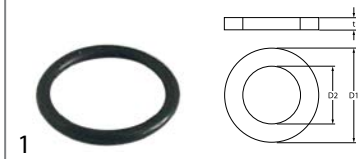

GEV No.	504590	Ref. No.	904330
description	O-ring EPDM thickness 2.62mm ID $\varnothing$ 18.72mm Qty 1 pcs		
For models:	1000, 250, 400, 600, 700, Ambra, LAVASTOVIGLIE-A-NASTRO-N2500, LAVASTOVIGLIE-A-NASTRO-N3500, LAVASTOVIGLIE-A-NASTRO-N5000, LAVASTOVIGLIE-A-NASTRO-N6000, LAVASTOVIGLIE-A-NASTRO-N7500, LAVASTOVIGLIE-A-NASTRO-N9000, LAVASTOVIGLIE-A-TRAINO, LAVASTOVIGLIE-A-TRAINO-T1650, LAVASTOVIGLIE-A-TRAINO-T2000, LAVASTOVIGLIE-A-TRAINO-T3000, LP109, LP109V, LP124, LP67, LP67E, LP67E-TRONIC, LP67V, LP84, R20, R20A, R23A, R29A, Rubinia, T1400, TS3700