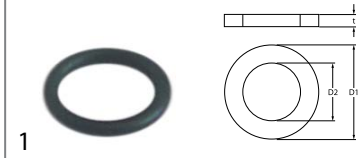

GEV No.	528333	Ref. No.	904390
description	O-ring EPDM thickness 2.62mm ID $\varnothing$ 13.1mm Qty 1 pcs		
For models:	1000, 400, 600, 700, GLS935-GIGA