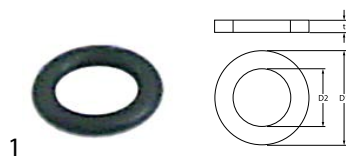

GEV No.	505045	Ref. No.	904310 904311
description	O-ring EPDM thickness 1.78mm ID $\varnothing$ 5.28mm Qty 1 pcs		
For models:	1000, 400, 600, 700