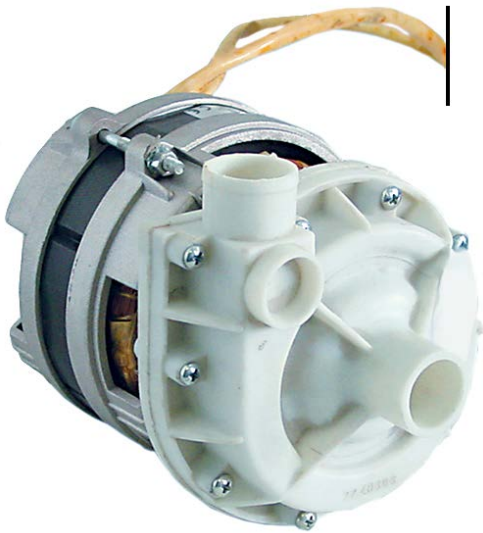

1			
GEV No.	500383	Ref. No.	902220
description	pump inlet ø 30mm outlet ø 30mm type 1286.1406 230V 50Hz 1 phase 0.18kW 0.25HP rotation direction right FIR		
For models:	Ambra