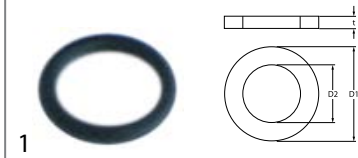

GEV No.	510177	Ref. No.	904392
description	O-ring EPDM thickness 1.78mm ID $\varnothing$ 7.66mm Qty 1 pcs		
For models:	250, Ambra, R20, R20A, R23A, R29A, Rubinia