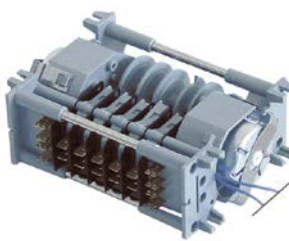

GEV No.	360215	Ref. No.	907183	
description	timer CDC 7805DV engines 2 chambers 5 operation time 6s / 3min 230V shaft ømm shaft Lmm motor type M37RN/M37LN			
For models:	1300, 1300S, GLS945S-GIGA, N1300			
spare parts for	360215			
	GEV No.	360119	Ref. No.	—
	motor CDC pinion ø 5.4mm teeth 12 230V turn direction right motor ø 37mm motor type M37RN for timer			
	GEV No.	360131	Ref. No.	—
	motor CDC pinion ø 5.4mm teeth 12 230V turn direction left motor ø 37mm motor type M37LN for timer