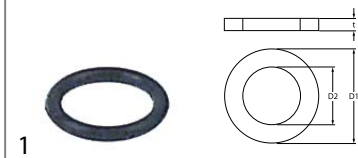

GEV No.	519181	Ref. No.	904388
description	O-ring EPDM thickness 1mm ID $\varnothing$ 5mm Qty 1 pcs		
For models:	024, 030, 1000, 1300, 1300S, 600, 670-TRONIC, 700, 800, 900, E1000, E40, E45, E50, F19, F19A, F22, F22A, F27A, F28A, GLB615-GIGA, GLB785-GIGA, GLB795-GIGA, GLS805-GIGA, GLS845-GIGA, GLS905-GIGA, GLS925-GIGA, GLS935-GIGA, GLS945-GIGA, GLS945S-GIGA, N1000-SILANOS, N1300, N45, N50, N700F, N700FPS, N700F-PS, N700PS, N90, SVELTINA, T1400, TS3700, V40, V45, V50