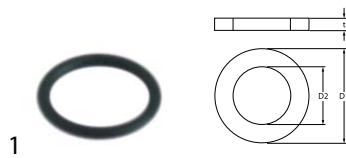

GEV No.	529545	Ref. No.	904324
description	O-ring EPDM thickness 1.78mm ID $\varnothing$ 10.82mm Qty 1 pcs		
For models:	020, 620, 627, 627PS, 670-TRONIC, A670-TRONIC, E1000, GLB615-GIGA, GLS805-GIGA, GLS845-GIGA, GLS945-GIGA, N1000-SILANOS, N50-TRONIC-PDS-PBS, N700F, N700FPS, N700F-PS, N700PS