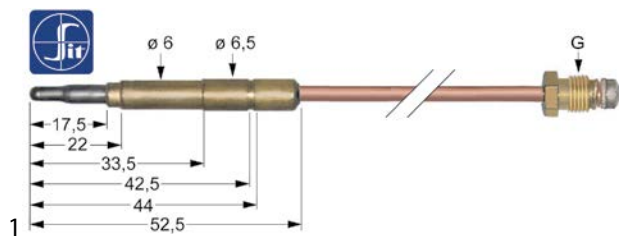

electrodes

GEV No.	100707	Ref. No.	300903
description	ignition electrode D1 ø 7mm D2 ø 9mm connection ø2.4mm L1 14mm L2 6mm BL1 18mm BL2 3mm BL3 23mm to clip Qty 1 pcs		

piezoelectric igniters

mounting diameter 22mm

GEV No.	100013	Ref. No.	300900
description	piezoelectric igniter body plastic blowing mounting ø 22mm connection ø2.4mm cable lengthmm		
accessories for	100013		
	GEV No.	100023	Ref. No. —
	female bullet size 2.3mm 0.5-1.5mm ² CuZn t.max. 125°C Qty 20 pcs		

thermocouples

plug-in thermocouples

plug-in thermocouples standard

with barrel socket ø6(6.5)mm

thermocouples SIT

GEV No.	107613	Ref. No.	310403 410403
description	thermocouple SIT M9x1 L 1200mm plug connection ø6.0(6.5)mm		