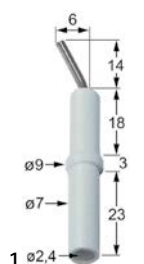

ignition parts

pilot burners

SIT

100 series

accessories

ignition electrodes

GEV No.	100707	Ref. No.	300903
description	ignition electrode D1 ø 7mm D2 ø 9mm connection ø2.4mm L1 14mm L2 6mm BL1 18mm BL2 3mm BL3 23mm to clip Qty 1 pcs		

electrodes

GEV No.	100707	Ref. No.	300903
description	ignition electrode D1 ø 7mm D2 ø 9mm connection ø2.4mm L1 14mm L2 6mm BL1 18mm BL2 3mm BL3 23mm to clip Qty 1 pcs		

piezoelectric igniters

mounting diameter 22mm

GEV No.	100013	Ref. No.	300900
description	piezoelectric igniter body plastic blowing mounting ø 22mm connection ø2.4mm cable lengthmm		
accessories for	100013		
	GEV No.	100023	Ref. No. —
	female bullet size 2.3mm 0.5-1.5mm ² CuZn t.max. 125°C Qty 20 pcs		