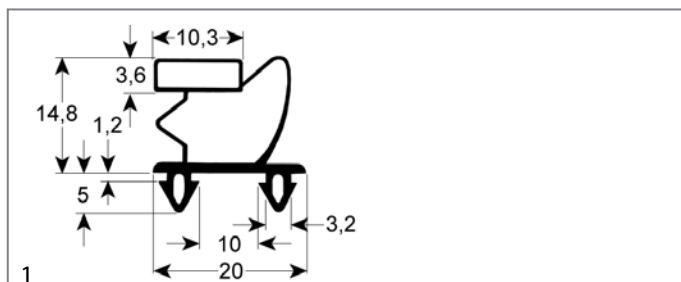

GEV No.	901002	Ref. No.	N/A
description	refrigeration gasket profile 9795 W 648mm L 731mm plug size