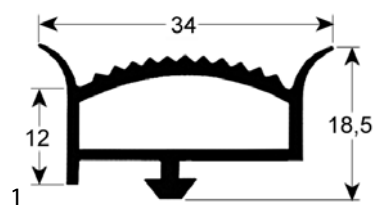

gaskets for walk-in fridges

GEV No.	901994	Ref. No.	N/A
description	gasket for walk-in fridges profile 9779 Qty 25m white