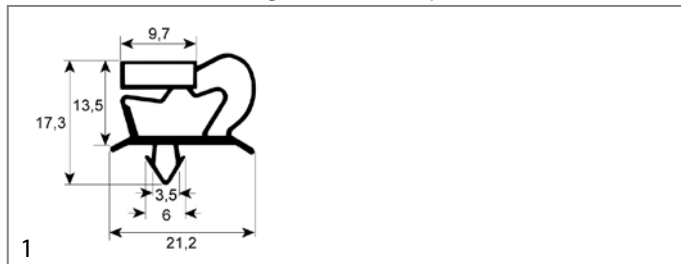

#### profile 9048

We offer custom-made gaskets for this profile

<b>GEV No.</b>	901003	<b>Ref. No.</b>	RMP-01727
<b>description</b>	refrigeration gasket profile 9048 W 675mm L 1555mm plug size		