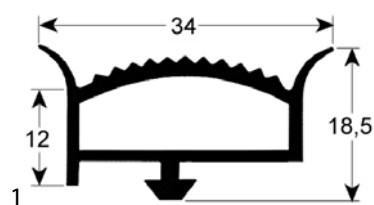

GEV No.	902089	Ref. No.	N/A
description	gasket for walk-in fridges profile 9779 Qty 6m white