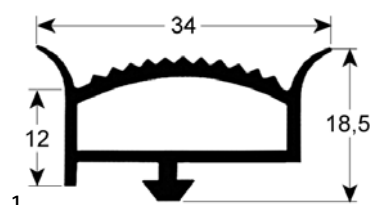

GEV No.	901125	Ref. No.	N/A
description	gasket for walk-in fridges profile 9779 Qty supplied by meter white