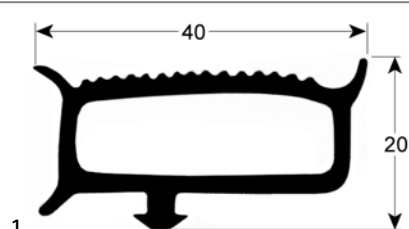

GEV No.	901993	Ref. No.	N/A
description	gasket for walk-in fridges profile 9780 Qty 25m grey