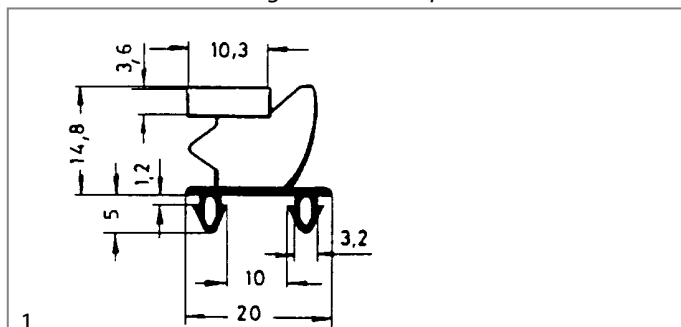

profile 9795

We offer custom-made gaskets for this profile

GEV No.	900982	Ref. No.	N/A
description	refrigeration gasket profile 9795 W 648mm L 1533mm plug size