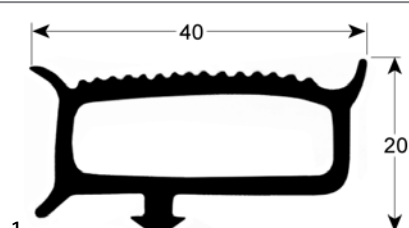

GEV No.	902088	Ref. No.	N/A
description	gasket for walk-in fridges profile 9780 Qty 6m grey