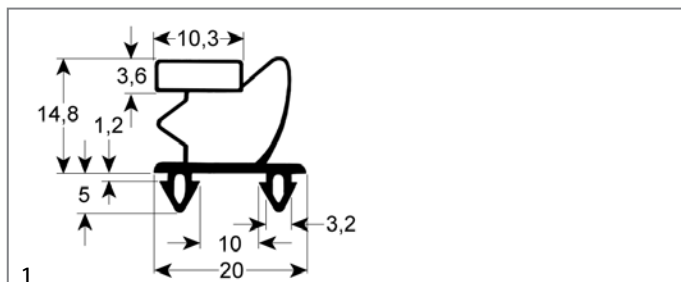

#### profile 9795

We offer custom-made gaskets for this profile

<b>GEV No.</b>	900982	<b>Ref. No.</b>	N/A
<b>description</b>	refrigeration gasket profile 9795 W 648mm L 1533mm plug size		

<b>GEV No.</b>	901002	<b>Ref. No.</b>	N/A
<b>description</b>	refrigeration gasket profile 9795 W 648mm L 731mm plug size		