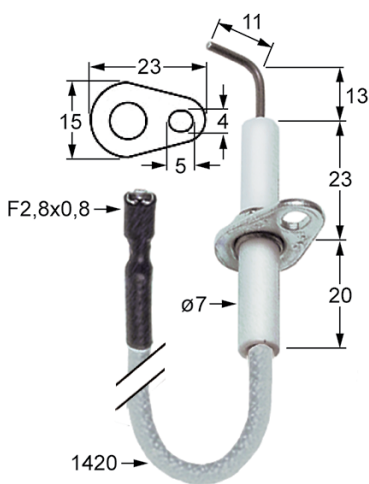

### gas control valves

HONEYWELL

1			
<b>GEV No.</b>	101164	<b>Ref. No.</b>	512001
<b>description</b>	gas valve type VR4605A 230V 50Hz gas inlet 1/2" gas outlet 1/2" thermocouple connection pilot connection pressure range 3-37mbar operator type 230V (V404A 1329)		
<b>For models:</b>	TF60, TF99		
<b>accessories for</b>	101164		
	<b>GEV No.</b>	<b>Ref. No.</b>	
	101305	—	
	gas connection straight 1/2" flange 45x45mm ELETTROSIT/V4400/4600/4605 suitable for SIT/HONEYWELL hole distance 36x36mm		
	<b>GEV No.</b>	<b>Ref. No.</b>	
	101306	—	
	gas connection angled flange 45x45mm hole distance 36x36mm 1/2" ELETTROSIT/V4400/4600/4605 screw with O-ring suitable for SIT/HONEYWELL		
	<b>GEV No.</b>	<b>Ref. No.</b>	
	101307	—	
	gas connection straight flange 45x45mm hole distance 36x36mm 3/4" ELETTROSIT/V4400/4600/4605 screw with O-ring suitable for SIT/HONEYWELL		
	<b>GEV No.</b>	<b>Ref. No.</b>	
	101308	—	
	gas connection angled flange 45x45mm hole distance 36x36mm 3/4" ELETTROSIT/V4400/4600/4605 screw with O-ring suitable for SIT/HONEYWELL		

1

<b>GEV No.</b>	106949	<b>Ref. No.</b>	512030
<b>description</b>	ignition box HONEYWELL type S4960A 1008 electrodes 1 waiting time 2s safety time 10s 220-240V 10VA 50Hz		

ignition parts

electrodes

1

<b>GEV No.</b>	100726	<b>Ref. No.</b>	337001
<b>description</b>	ignition electrode flange length 23mm flange width 15mm D1 ø 7mm L1 13mm L2 11mm BL1 23mm BL2 20mm connection F 2.8x0.8mm cable length 1420mm fixing dimensions ø5x4mm with flange		
<b>For models:</b>	TF60, TF99		