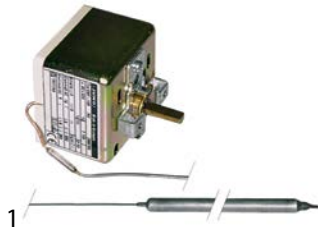

JUMO

control thermostats

GEV No.	375103	Ref. No.	333003
description	thermostat t.max. 500°C temperature range 20-500°C 3-pole 3CO 16A probe ø 8mm probe L 155mm capillary pipe 1000mm capillary pipe isolatedmm gland nut shaft ø 6x4.6mm shaft L 17mm rotation 270°