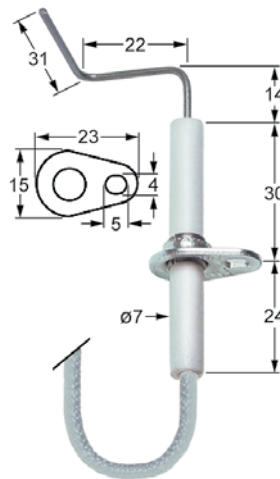

1

<b>GEV No.</b>	106949	<b>Ref. No.</b>	512030
<b>description</b>	ignition box HONEYWELL type S4960A 1008 electrodes 1 waiting time 2s safety time 10s 220-240V 10VA 50Hz		

ignition parts

electrodes

1

<b>GEV No.</b>	100726	<b>Ref. No.</b>	337001
<b>description</b>	ignition electrode flange length 23mm flange width 15mm D1 ø 7mm L1 13mm L2 11mm BL1 23mm BL2 20mm connection F 2.8x0.8mm cable length 1420mm fixing dimensions ø5x4mm with flange		
<b>For models:</b>	TF60, TF99		

1

<b>GEV No.</b>	100727	<b>Ref. No.</b>	338002
<b>description</b>	ignition electrode flange length 23mm flange width 15mm D1 ø 7mm L1 14mm L2 22mm L3 31mm BL1 30mm BL2 24mm cable length 1400mm fixing dimensions ø5x4mm with flange		
<b>For models:</b>	TF60, TF99		