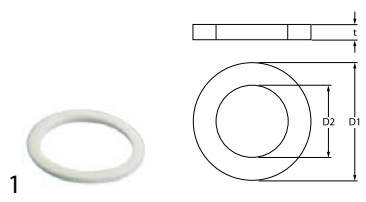

PTFE gaskets

GEV No.	528021	Ref. No.	GUARRESPICTEF
description	flat gasket PTFE ED ø 53mm ID ø 42.5mm thickness 3mm Qty 1 pcs equiv. no. 12001/02286 suitable for Astoria/Aurora/Brasilia/Wega		
For models:	Domobar-Super-Elettronica, Domobar-Super-Manuale, Lollo-1gruppo		

flange gaskets

GEV No.	528740	Ref. No.	GUARRESTR UNK70406620
description	gasket ID ø 44mm PTFE thickness 3.5mm hole ø 9.5mm hole distance 58mm suitable for ITALCREM, VISACREM for heating element coffee machine parts		
For models:	Chimaera, Cubo-2gr-Elettronico, Cubo-2gr-Manuale, Cubo-3gr-Elettronico, Cubo-3gr-Manuale, Cubo-4gr-Elettronico, Cubo-4gr-Manuale, Evolution-2gr-elettronica-e-puls, Evolution-3gr-elettronica-e-puls, Lollo-2gruppi, Lollo-3gruppi, Minimax-Kometa-Elettronica, Minimax-Kometa-Pulsante, Minimax-Replica-Elettronica, Replica-2gr-elettronica-multiboiler, Replica-2gr-manuale-multiboiler, Replica-3gr-elettronica-multiboiler, Replica-3gr-manuale-multiboiler, Replica-elettronica-2gr, Replica-elettronica-3gr, Replica-elettronica-4gr, Replica-manuale-2gr, Replica-manuale-3gr, Replica-manuale-4gr, Replica-pulsante-2gr, Replica-pulsante-3gr, Replica-pulsante-4gr, Revolution-2gr-elettronica-epuls, Revolution-3gr-elettronica-epuls		

GEV No.	528012	Ref. No.	N/A
description	gasket suitable for VIBIEMME for heating element		

thermostats

bi-metal thermostats

safety bi-metal thermostats

GEV No.	390688	Ref. No.	ELETSALRESUL UNK6264978
description	bi-metal safety thermostat hole distance 39mm switch-off temp. 130°C 2NC 2-pole 10A connection male faston 3.2mm mounting ø 31mm		
For models:	Evolution-2gr-elettronica-e-puls, Evolution-3gr-elettronica-e-puls, Revolution-2gr-elettronica-epuls, Revolution-3gr-elettronica-epuls		

GEV No.	390740	Ref. No.	ELETGLDOMM165
description	bi-metal thermostat hole distance 16mm switch-off temp. 165°C 1NC 16A connection F6.3		
For models:	Domobar-Junior-2B, Domobar-Junior-HX, Domobar-Super-2b-Pid-Elettronica, Domobar-Super-2b-Pid-Manuale		

bi-metal thermostats

GEV No.	390739	Ref. No.	ELETGLDOM128
description	bi-metal thermostat hole distance 23.5mm switch-off temp. 130°C 1NC 1-pole 16A 250V connection F6.3		
For models:	Chimaera, Domobar-Super-2b-Pid-Elettronica, Domobar-Super-2b-Pid-Manuale, Replica-2gr-elettronica-multiboiler, Replica-2gr-manuale-multiboiler, Replica-3gr-elettronica-multiboiler, Replica-3gr-manuale-multiboiler