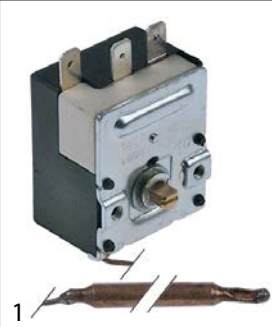

GEV No.	390626	Ref. No.	ELETEDOM
description	thermostat t.max. 55°C temperature range°C 1-pole 1CO 16A probe ø 6mm probe L 72mm capillary pipe 700mm capillary pipe isolatedmm gland nut shaft ø 6x4.6mm shaft L 6mm shaft position upper rotation 270° probe material copper