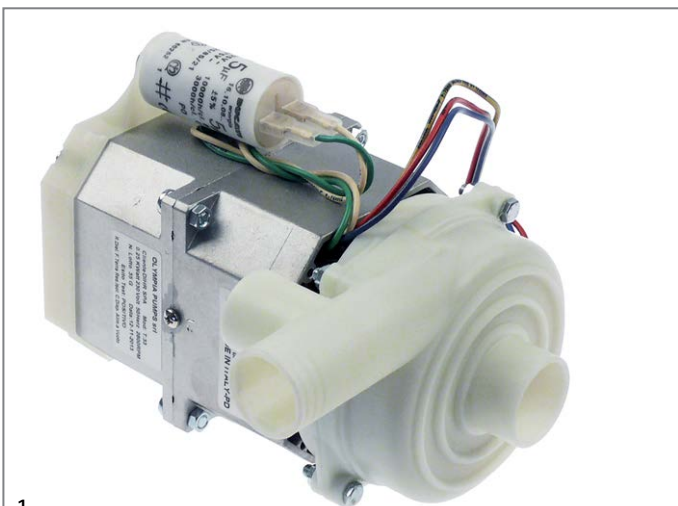

1

GEV No.	500520	Ref. No.	3DD18242B WY3DD18242B
description	pump inlet ø 33mm outlet ø 30/28mm type T33 230V 50Hz 1 phase 0.25kW 0.34HP L 190mm rotation direction left capacitor 5µF OLYMPIA		
For models:	Wega-wash-370, Wega-wash-400		
spare parts for	500520		
	GEV No.	365017	Ref. No. —
operating capacitor capacity 5µF 450V tolerance 5% 50/60Hz ambient temperature max. -25 to +85°C ø 28mm L 54mm M8 plastic connection male faston 6.3mm 16.10.08 protection			
	GEV No.	510693	Ref. No. —
mechanical shaft seal for shaft ø 12mm slide ring ext. ø 24mm slide ring H 15.5mm slide ring int. ø 11mm counter ring mounting ø 24mm height counter ring 8mm counter ring int. ø 13.5mm			
	GEV No.	521151	Ref. No. —
impellor ø 71mm H 19mm pump type OLYMPIA thread M10R shaft ø 12mm shaft length 8mm			
	GEV No.	521551	Ref. No. —
pump cover OLYMPIA inlet ø 33mm outlet ø 30mm outlet 2 ø 28 turn direction left ø 103mm ID ø 93mm inner high 30mm			
	GEV No.	521723	Ref. No. —
pump cover gasket EPDM thickness 2mm ID ø 90mm Qty 1 pcs