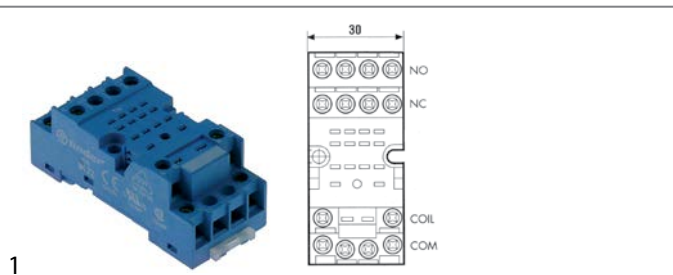

relay sockets

GEV No.	380802	Ref. No.	18454101 WY18454101
description	relay socket 4-pole 55/85 dimensions 70.5x30x27mm 250V voltage AC 10A FINDER manuf. no. 94.74		
For models:	Pegaso		
accessories for	380802		
	GEV No.	380804	Ref. No. —
	support bracket